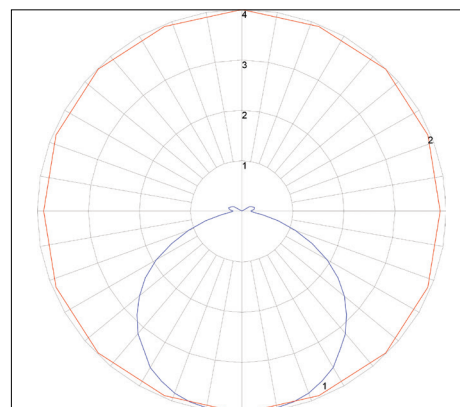

## Luminance Data (cd/sq.m):

Angle in Degrees	Average 0-Deg	Average 45-Deg	Average 90-Deg
45	1434	1006	887
55	1377	860	743
65	1214	638	533
75	809	360	295
85	583	149	118

## Polar Graph: Data Shown for 120°