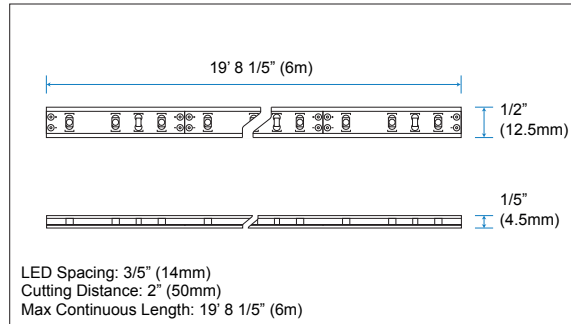

## SPECIFICATION

### Dimensions:

### Physical:

Applications	Wet Locations, Cabinet, Cove, Display, Niches, Perimeter Lighting
Dimensions	Length 19' 8 1/5" (6m) Width 1/2" (12.5mm) Height 1/5" (4.5mm)
Weight	14.4 oz (408.2g) Per Reel
Construction	Constant Voltage Design Protects LEDs And Prolongs Life. White FPCB Inside a Silicone Sleeve
Thermal Management	N/A
Optics	N/A
Fixture Connections	Solder joints
Operating Temperature	-22°F ~ 122°F (-30°C ~ 70°C)
Storage Temperature	-40°F ~ 176°F (-40°C ~ 80°C)
Humidity	0-95% Non Condensing