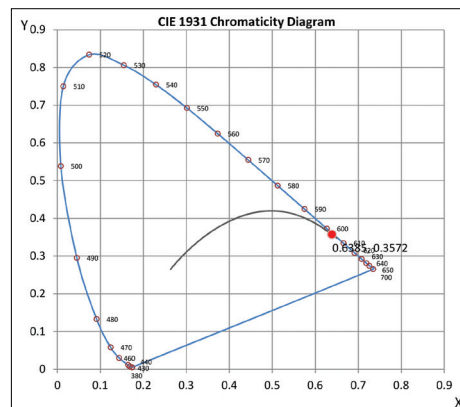

SPECIFICATION

Zonal Lumen Summary:

Zone	Lumens	% Lamp	% Fixt
0-30	3.09	N.A.	25.00%
0-40	5.13	N.A.	41.60%
0-60	9.32	N.A.	75.60%
60-90	2.23	N.A.	18.10%
0-90	11.81	N.A.	95.70%
90-180	0.53	N.A.	4.30%
0-180	12.34	N.A.	100%

Luminance Data (cd/sq.m):

Angle in Degrees	Average 0-Deg	Average 45-Deg	Average 90-Deg
45	1434	1006	887
55	1377	860	743
65	1214	638	533
75	809	360	295
85	583	149	118

CIE 1931 Chromaticity Diagram: