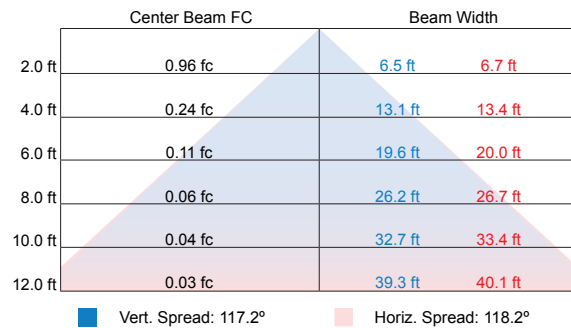

### Dimensions:

### Output:

Delivered Lumens	12.34 lm / ft
CCT	N/A
Chromaticity Ordinates	x: 0.6385 y: 0.3572 u: 0.4250 v: 0.5350
Color Bin Tolerance	+ 3% / - 3%
Efficacy (lm/w)	9.28
Wavelength	590nm
Lumen Maintenance	70,000 Hours L70 @ 25°C : 90,000 Hours L50 @ 25°C 50,000 Hours L70 @ 50°C : 70,000 Hours L50 @ 50°C
Testing Data	Light Data LM-79-08 & LM-80-08

### Illuminance at a Distance: Data Shown for 120°

(For lux multiply fc by 10.7)