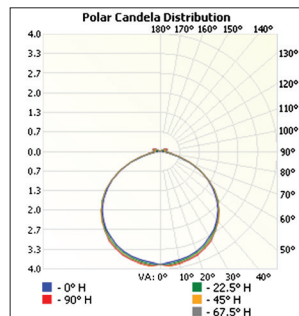

### Dimensions:

### Output:

Delivered Lumens	12.34 lm / ft
CCT	N/A
Chromaticity Ordinates	x: 0.6385 y: 0.3572 u: 0.4250 v: 0.5350
Color Bin Tolerance	+ 3% / - 3%
Efficacy (lm/w)	9.28
Wavelength	590nm
Lumen Maintenance	70,000 Hours L70 @ 25°C : 90,000 Hours L50 @ 25°C 50,000 Hours L70 @ 50°C : 70,000 Hours L50 @ 50°C
Testing Data	Light Data LM-79-08 & LM-80-08

### Illuminance at a Distance: Data Shown for 120°

(For lux multiply fc by 10.7)

### Polar Candela Distribution:

Data Shown for 120°