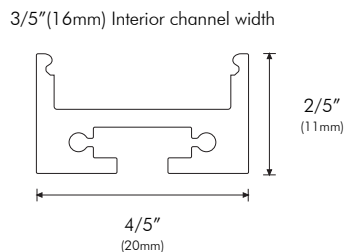

### OPTIONS

<b>Finish</b>	B - Black S - Silver W - White
<b>Length</b>	4ft - 4' Section

Please note that this XTRUSION<sup>®</sup> comes complete with all necessary mounting hardware.

### PHYSICAL

<b>Applications</b>	Cove, Accent
<b>Dimensions</b>	Length 4' (1.21m) Width 4/5" (20mm) Height 2/5" (11mm)
<b>Construction</b>	Stainless Steel

### DIMENSIONS