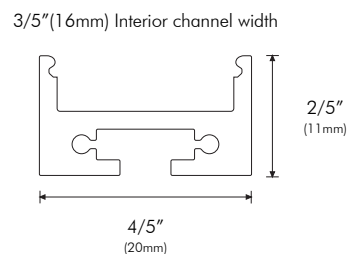

OPTIONS

Finish	B - Black S - Silver W - White
Length	4ft - 4' Section

Please note that this XTRUSION[®] comes complete with all necessary mounting hardware.

COMPATIBILITY

- AQUAFLEX
- AQUAFLEX DYNAMIC WHITE
- ECOFLEX
- FLATFLEX
- FUSIONFLEX
- MINI AQUAFLEX
- MINI STARFLEX
- POWERFLEX
- POWERFLEX EXTREME
- RGB AQUAFLEX
- RGB FLATFLEX
- RGB STARFLEX
- RGBW AQUAFLEX
- RGBW STARFLEX
- STARFLEX
- STARFLEX DYNAMIC WHITE
- SUPERFLEX
- SUPERFLEX HO
- SUPER AQUAFLEX
- SUPER FUSIONFLEX
- X-FLEX

Project Name:

Notes:

PHYSICAL

Applications	Cove, Accent
Dimensions	Length 4' (1.21m) Width 4/5" (20mm) Height 2/5" (11mm)
Construction	Stainless Steel

DIMENSIONS

ACCESSORIES

MMSK-1
8' Suspension Kit

Slots into XTRUSION
to allow for suspension
installation