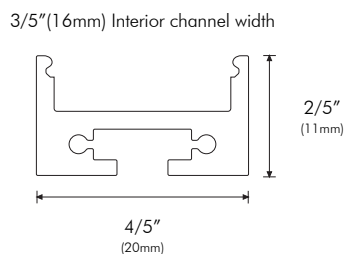

OPTIONS

Finish	B - Black S - Silver W - White
Length	4ft - 4' Section

Please note that this XTRUSION[®] comes complete with all necessary mounting hardware.

COMPATIBILITY

- AQUAFLEX
- AQUAFLEX DYNAMIC WHITE
- ECOFLEX
- FLATFLEX
- FUSIONFLEX
- MINI AQUAFLEX
- MINI STARFLEX
- POWERFLEX
- POWERFLEX EXTREME
- RGB AQUAFLEX
- RGB FLATFLEX
- RGB STARFLEX
- RGBW AQUAFLEX
- RGBW STARFLEX
- STARFLEX
- STARFLEX DYNAMIC WHITE
- SUPERFLEX
- SUPERFLEX HO
- SUPER AQUAFLEX
- SUPER FUSIONFLEX
- X-FLEX

PHYSICAL

Applications	Cove, Accent
Dimensions	Length 4' (1.21m) Width 4/5" (20mm) Height 2/5" (11mm)
Construction	Stainless Steel

DIMENSIONS

ACCESSORIES

MMSK-1
8' Suspension Kit

Slots into XTRUSION to allow for suspension installation