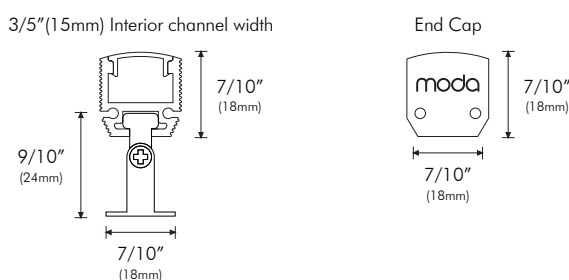

modaLIGHT[®]

SPECIFICATION

BOW XTRUSION[®]

MODA LIGHT's new adjustable Xtrusion[®] constructed from 6063 Aluminum. Rapidly assemble and create a fixture from the vast range of MODA flexible linear products and BOW's new slide-on adjustable stainless steel mounting brackets. These can be adjusted to over 180° rotation and locked into the desired light direction. Long 8ft (2.4m) sections makes extended run lengths fast to install, and easy on-site cutting allows BOW to fit in a multitude of installations. Shatter resistant PMMA diffuser finished with Aluminum End Caps.

OPTIONS

Finish	S - Silver
Diffuser	W - White
Length	8ft - 8' Section

COMPATIBILITY

- AQUAFLEX
- AQUAFLEX DYNAMIC WHITE
- ECOFLEX
- FLATFLEX
- FUSIONFLEX
- MINI AQUAFLEX
- MINI STARFLEX
- POWERFLEX
- POWERFLEX EXTREME
- RGB AQUAFLEX
- RGB STARFLEX
- RGBW AQUAFLEX
- RGBW STARFLEX
- STARFLEX
- STARFLEX DYNAMIC WHITE
- SUPERFLEX
- SUPER AQUAFLEX
- SUPER FUSIONFLEX
- SUPERFLEX
- X-FLEX

PHYSICAL

Applications	Cove, Accent
Dimensions	Length 8' (2.4m) Width 7/10" (18mm) Height 7/10" (18mm)
Construction	6063 Aluminum

DIMENSIONS

ACCESSORIES

BOW-CLP
Silver mounting clips for BOW (10 pcs)

Slots into BOW XTRUSION to allow for adjustable mounting angle