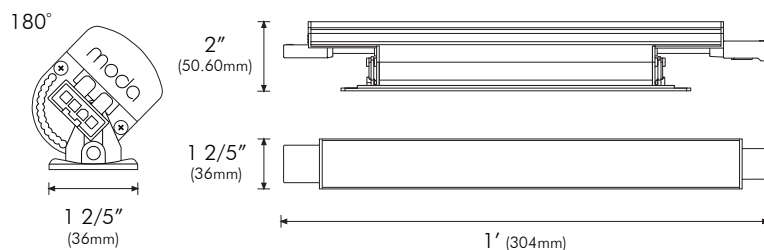

### PHYSICAL

Applications	Cove, Accent & Indirect General Illumination
Dimensions	Length 1' (304mm) Width 1 2/5" (36mm) Height 2" (50.60mm)
Weight	14.40oz (408g)
Construction	Pure Aluminum Fine Brushed Finish, Polycarbonate Lens
Thermal Management	MODA Aluminum Heat Sink
Optics	N/A
Fixture Connections	Integral Male & Female Connectors
Operating Temperature	-22°F ~ 122°F (-30°C ~ 70°C)
Storage Temperature	-40°F ~ 176°F (-40°C ~ 80°C)
Humidity	0-95% Non Condensing

### DIMENSIONS