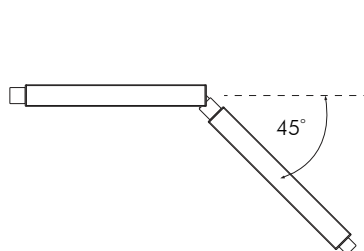

ANGLE ADJUSTMENT