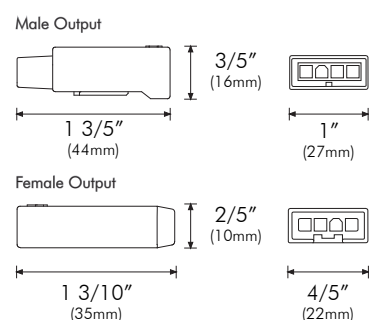

CONNECTOR DIMENSIONS

Project Name:

Notes:

MODA TECHNOLOGY

modaBIN™ modaPHOSPHOR™
modaDRIVER™ modaSOFT™
modaLOCK™ modaKWIK CONNECT™
modaHIGH CRI modaTHERMAL MANAGEMENT™

STANDARDS & CERTIFICATIONS

Due to continuous improvements and innovations, specifications may change without notice. Please refer to our website for current technical data. These figures are provided as a guideline only and may vary with differing power supplies and installations. All rights reserved. E&OE.

VDC20162609
955 White Drive Las Vegas, NV 89119 | T: 702 407 7775
F: 702 407 7773 | www.modalight.com | © Copyright 2016