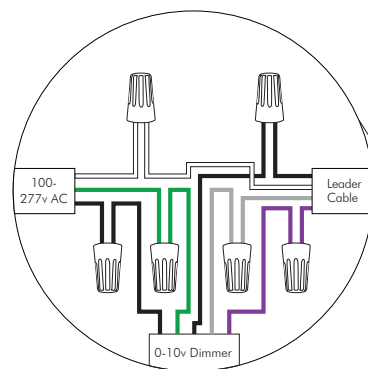

WIRING

UL / cUL Non-dimming