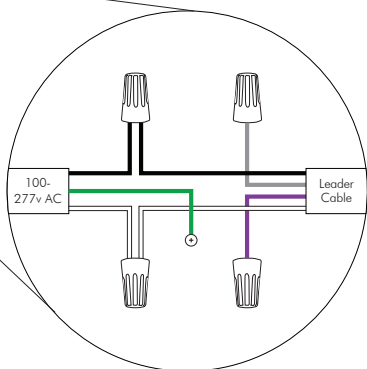

WIRING

UL / cUL Non-dimming