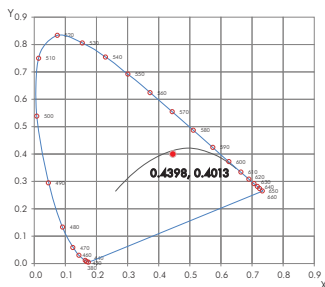

CIE 1931 CHROMATICITY DIAGRAM

R VALUES

R1	R2	R3	R4	R5
93	92	90	93	93
R6	R7	R8	R9	R10
92	90	91	91	92
R11	R12	R13	R14	R15
92	90	93	92	92

PHYSICAL

Applications	Cove, Accent & Indirect General Illumination
Dimensions	Length 1' (304mm) Width 1 2/5" (36mm) Height 2" (50.60mm)
Weight	14.40oz (408g)
Construction	Pure Aluminum Fine Brushed Finish, Polycarbonate Lens
Thermal Management	MODA Aluminum Heat Sink
Optics	N/A
Fixture Connections	Integral Male & Female Connectors
Operating Temperature	-22°F ~ 122°F (-30°C ~ 70°C)
Storage Temperature	-40°F ~ 176°F (-40°C ~ 80°C)
Humidity	0-95% Non Condensing