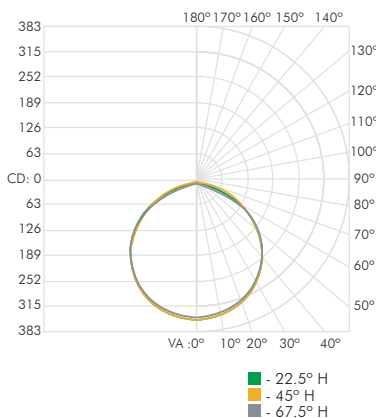

### ILLUMINANCE AT A DISTANCE

	Center Beam FC	Beam Width
2.0 ft	94.46 fc	8.9 ft 5.6 ft
4.0 ft	23.61 fc	18.1 ft 11.3 ft
6.0 ft	11.80 fc	27.0 ft 16.9 ft
8.0 ft	5.90 fc	36.1 ft 22.5 ft
10.0 ft	2.95 fc	45.1 ft 28.2 ft
12.0 ft	2.36 fc	54.1 ft 33.8 ft

Vert. Spread: 200°  
Horiz. Spread: 120°

### POLAR CANDELA DISTRIBUTION