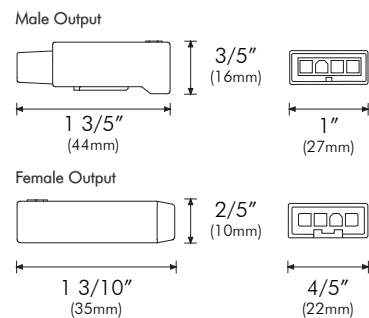

CONNECTOR DIMENSIONS

MODA TECHNOLOGY

modaBIN™ modaPHOSPHOR™
modaDRIVER™ modaSOFT™
modaLOCK™ modaKWIK CONNECT™
modaHIGH CRI modaTHERMAL MANAGEMENT™

STANDARDS & CERTIFICATIONS

Due to continuous improvements and innovations, specifications may change without notice. Please refer to our website for current technical data. These figures are provided as a guideline only and may vary with differing power supplies and installations. All rights reserved. E&OE.

VDC20162609
955 White Drive Las Vegas, NV 89119 | T: 702 407 7775
F: 702 407 7773 | www.modalight.com | © Copyright 2016