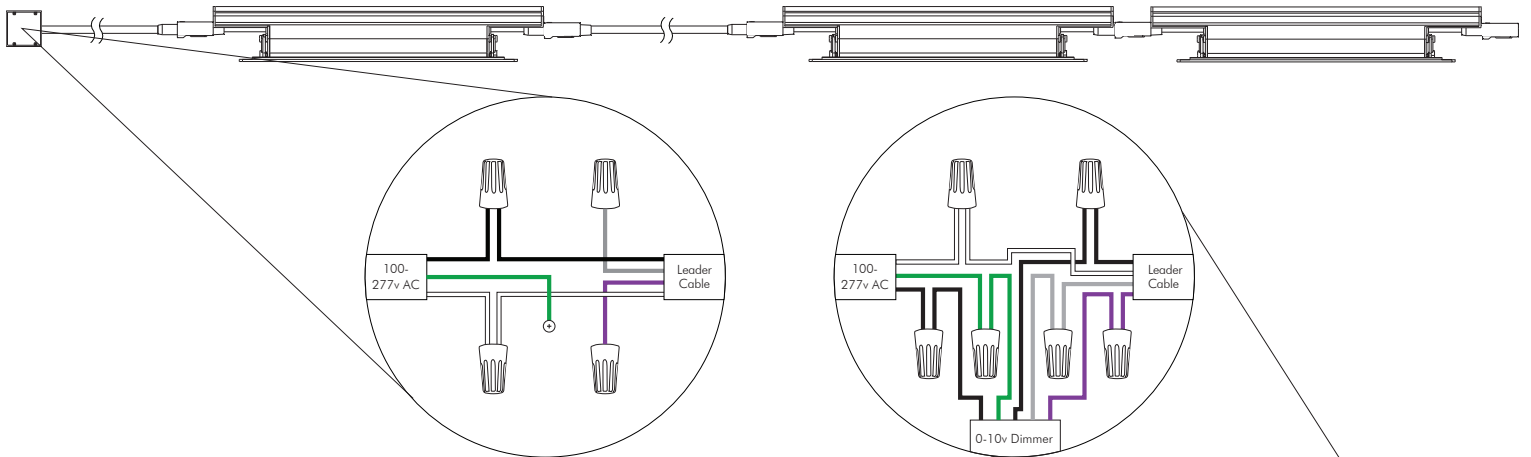

WIRING

UL / cUL Non-dimming