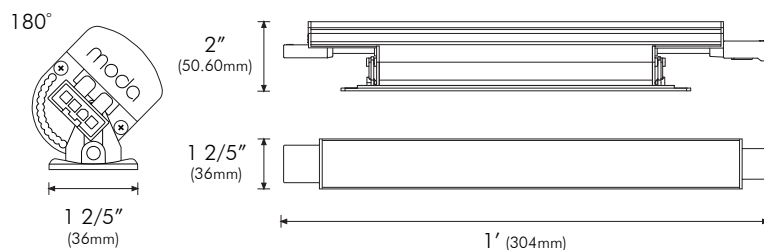

### R VALUES

R1	R2	R3	R4	R5
92	93	93	90	91
R6	R7	R8	R9	R10
91	91	90	93	92
R11	R12	R13	R14	R15
92	91	93	92	91

Project Name:

Notes:

### PHYSICAL

Applications	Cove, Accent & Indirect General Illumination
Dimensions	Length 1' (304mm) Width 1 2/5" (36mm) Height 2" (50.60mm)
Weight	14.40oz (408g)
Construction	Pure Aluminum Fine Brushed Finish, Polycarbonate Lens
Thermal Management	MODA Aluminum Heat Sink
Optics	N/A
Fixture Connections	Integral Male & Female Connectors
Operating Temperature	-22°F ~ 122°F (-30°C ~ 70°C)
Storage Temperature	-40°F ~ 176°F (-40°C ~ 80°C)
Humidity	0-95% Non Condensing

### DIMENSIONS