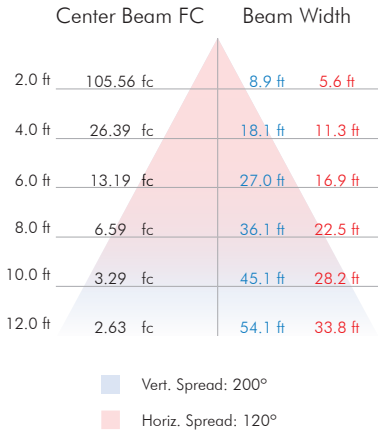

ILLUMINANCE AT A DISTANCE