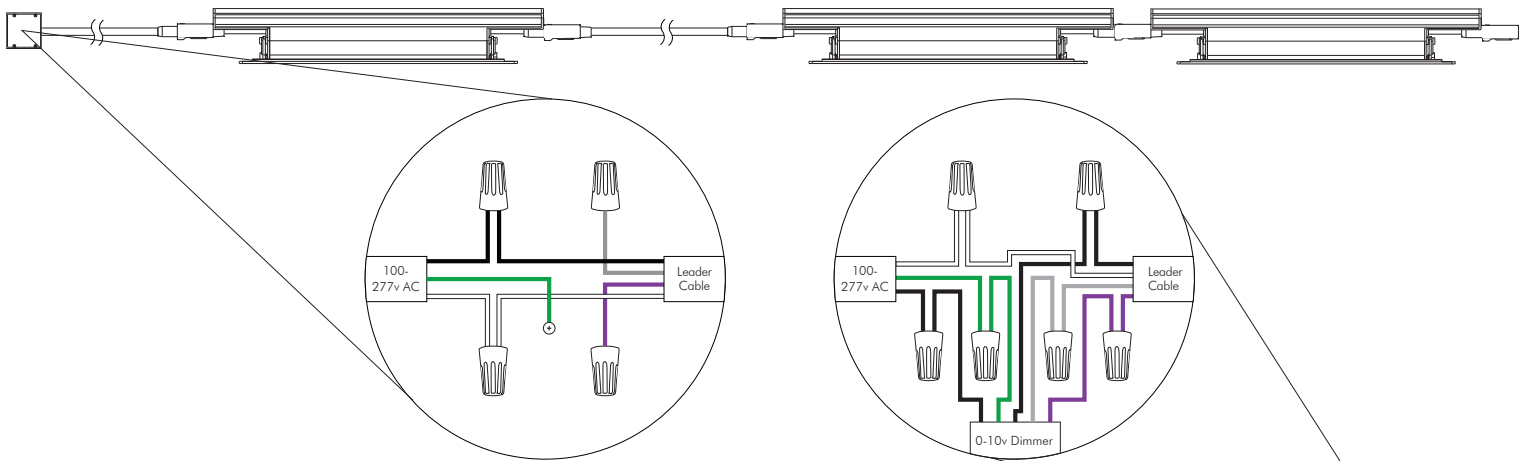

WIRING

UL / cUL Non-dimming