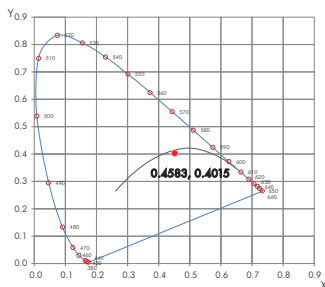

CIE 1931 CHROMATICITY DIAGRAM

R VALUES

R1	R2	R3	R4	R5
92	93	93	90	91
R6	R7	R8	R9	R10
91	91	90	93	92
R11	R12	R13	R14	R15
92	91	93	92	91

Project Name:

Notes:

PHYSICAL

Applications	Cove, Accent & Indirect General Illumination
Dimensions	Length 1' (304mm) Width 1 2/5" (36mm) Height 2" (50.60mm)
Weight	14.40oz (408g)
Construction	Pure Aluminum Fine Brushed Finish, Polycarbonate Lens
Thermal Management	MODA Aluminum Heat Sink
Optics	N/A
Fixture Connections	Integral Male & Female Connectors
Operating Temperature	-22°F ~ 122°F (-30°C ~ 70°C)
Storage Temperature	-40°F ~ 176°F (-40°C ~ 80°C)
Humidity	0-95% Non Condensing