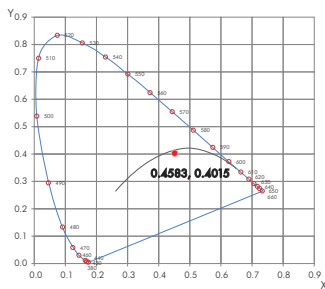

CIE 1931 CHROMATICITY DIAGRAM

R VALUES

R1	R2	R3	R4	R5
92	93	93	90	91
R6	R7	R8	R9	R10
91	91	90	93	92
R11	R12	R13	R14	R15
92	91	93	92	91

Project Name:

Notes:

PHYSICAL

Applications	Cove, Accent & Indirect General Illumination
Dimensions	Length 1' (304mm) Width 1 2/5" (36mm) Height 2" (50.60mm)
Weight	14.40oz (408g)
Construction	Pure Aluminum Fine Brushed Finish, Polycarbonate Lens
Thermal Management	MODA Aluminum Heat Sink
Optics	N/A
Fixture Connections	Integral Male & Female Connectors
Operating Temperature	-22°F ~ 122°F (-30°C ~ 70°C)
Storage Temperature	-40°F ~ 176°F (-40°C ~ 80°C)
Humidity	0-95% Non Condensing