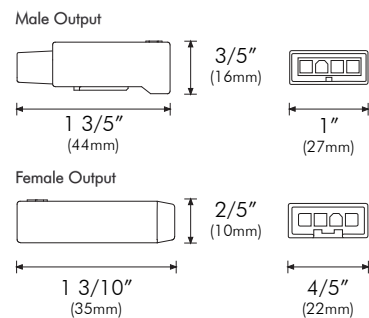

### PHYSICAL

Applications	Cove, Accent & Indirect General Illumination
Dimensions	Length 1' (304mm) Width 1 2/5" (36mm) Height 2" (50.60mm)
Weight	14.40oz (408g)
Construction	Pure Aluminum Fine Brushed Finish, Polycarbonate Lens
Thermal Management	MODA Aluminum Heat Sink
Optics	N/A
Fixture Connections	Integral Male & Female Connectors
Operating Temperature	-22°F ~ 122°F (-30°C ~ 70°C)
Storage Temperature	-40°F ~ 176°F (-40°C ~ 80°C)
Humidity	0-95% Non Condensing

### DIMENSIONS

### CONNECTOR DIMENSIONS