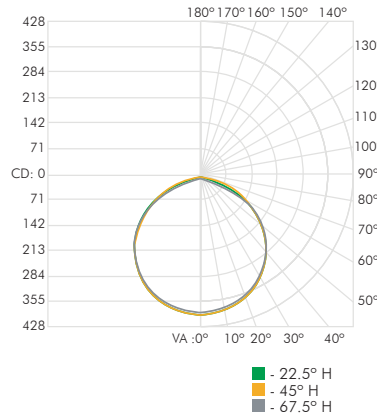

Project Name:

Notes:

PHYSICAL

Applications	Cove, Accent & Indirect General Illumination
Dimensions	Length 1' (304mm) Width 1 2/5" (36mm) Height 2" (50.60mm)
Weight	14.40oz (408g)
Construction	Pure Aluminum Fine Brushed Finish, Polycarbonate Lens
Thermal Management	MODA Aluminum Heat Sink
Optics	N/A
Fixture Connections	Integral Male & Female Connectors
Operating Temperature	-22°F ~ 122°F (-30°C ~ 70°C)
Storage Temperature	-40°F ~ 176°F (-40°C ~ 80°C)
Humidity	0-95% Non Condensing

VDC20162609
955 White Drive Las Vegas, NV 89119 | T: 702 407 7775
F: 702 407 7773 | www.modalight.com | © Copyright 2016

ILLUMINANCE AT A DISTANCE

POLAR CANDELA DISTRIBUTION

ZONAL LUMEN SUMMARY

Zone	Lumens	% Lamp	% Fixt
0-30	1013.53	N.A.	88.90%
0-40	1068.25	N.A.	93.70%
0-60	1118.41	N.A.	98.10%
60-90	19.38	N.A.	1.70%
0-90	1140.08	N.A.	100%
90-180	0.00	N.A.	0.00%
0-180	1140.08	N.A.	100%

LUMENS PER ZONE

Zone	Lumens	% Total
0-10	530.13	46.50%
10-20	362.54	31.80%
20-30	120.84	10.60%
30-40	53.58	4.70%
40-50	31.92	2.80%
50-60	18.24	1.60%
60-70	12.54	1.10%
70-80	6.84	0.60%
80-90	2.28	0.20%
90-100	0.00	0.00%