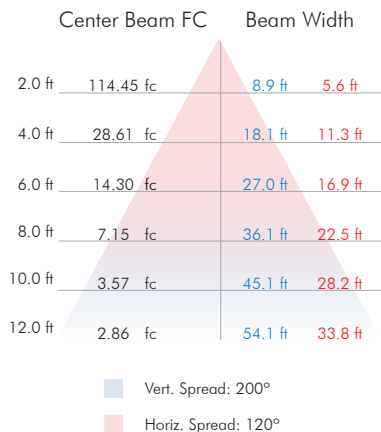

modaLIGHT®

SPECIFICATION

MODA COVE RS INTERIOR
HO 4000K HCRI 1FT

ILLUMINANCE AT A DISTANCE