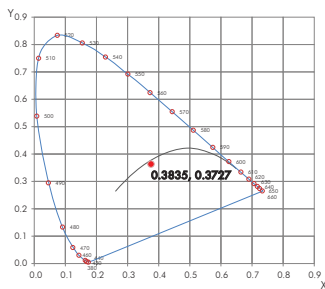

CIE 1931 CHROMATICITY DIAGRAM

R VALUES

R1	R2	R3	R4	R5
92	91	90	93	93
R6	R7	R8	R9	R10
90	93	91	93	90
R11	R12	R13	R14	R15
92	90	93	93	92

PHYSICAL

Applications	Cove, Accent & Indirect General Illumination
Dimensions	Length 1' (304mm) Width 1 2/5" (36mm) Height 2" (50.60mm)
Weight	14.40oz (408g)
Construction	Pure Aluminum Fine Brushed Finish, Polycarbonate Lens
Thermal Management	MODA Aluminum Heat Sink
Optics	N/A
Fixture Connections	Integral Male & Female Connectors
Operating Temperature	-22°F ~ 122°F (-30°C ~ 70°C)
Storage Temperature	-40°F ~ 176°F (-40°C ~ 80°C)
Humidity	0-95% Non Condensing