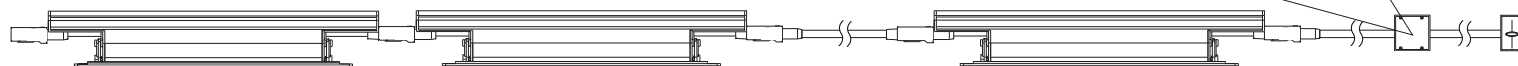

LUMENS PER ZONE

Zone	Lumens	% Total
0-10	574.80	46.50%
10-20	393.08	31.80%
20-30	131.02	10.60%
30-40	58.09	4.70%
40-50	34.61	2.80%
50-60	19.77	1.60%
60-70	13.59	1.10%
70-80	7.41	0.60%
80-90	2.47	0.20%
90-100	0.00	0.00%

WIRING

UL / cUL Non-dimming

0-10v Dimming

WIRING LEGEND

UL / cUL	0-10v	CE/PSE*
Ground █	Ground █	Ground █
Live 100-277v █	Live 100-277v █	Live 100-277v █
Neutral █	Neutral █	Neutral █
Data █	Data █	Data █
		█ *not illustrated