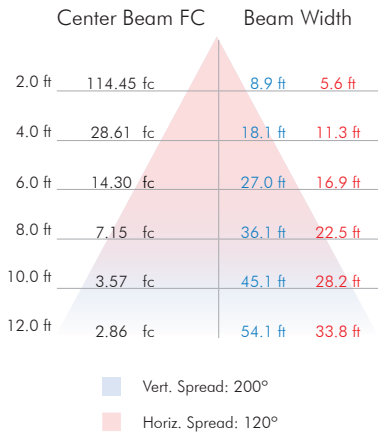

modaLIGHT®

SPECIFICATION

MODA COVE RS INTERIOR
HO 4000K HCRI 1FT

ILLUMINANCE AT A DISTANCE