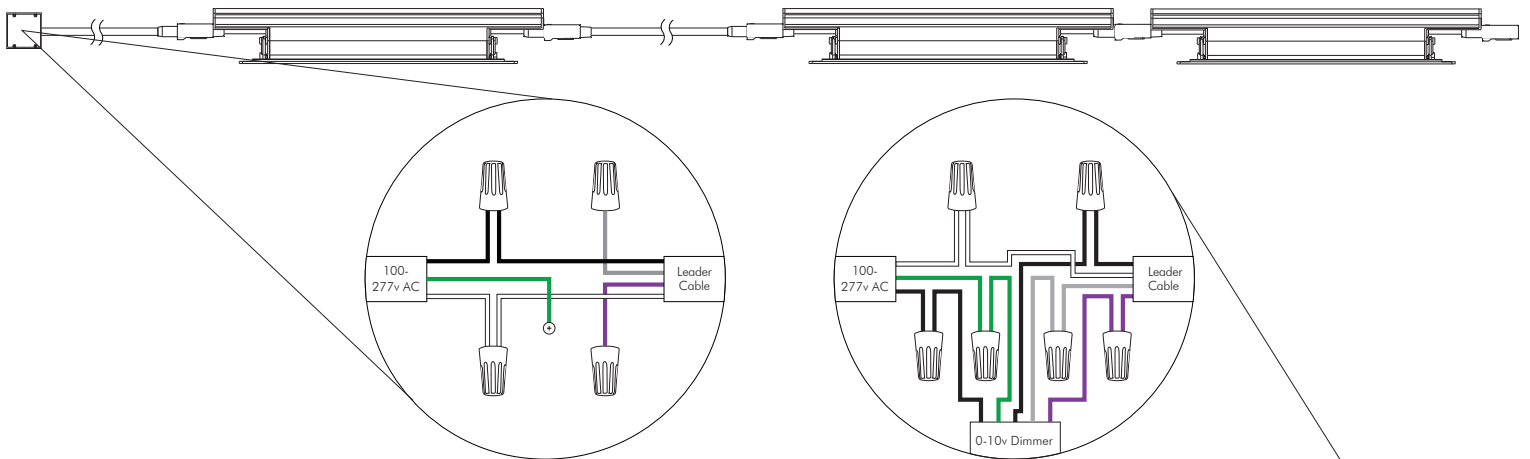

WIRING

UL / cUL Non-dimming