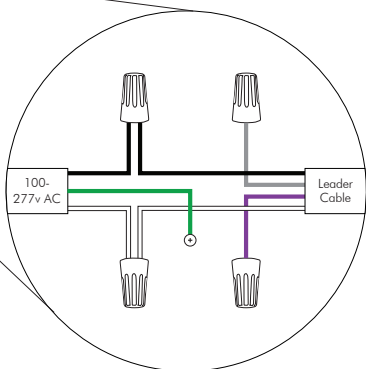

WIRING

UL / cUL Non-dimming