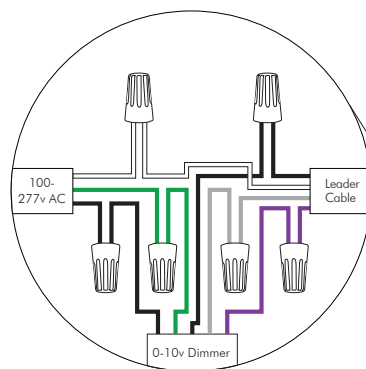

WIRING

UL / cUL Non-dimming