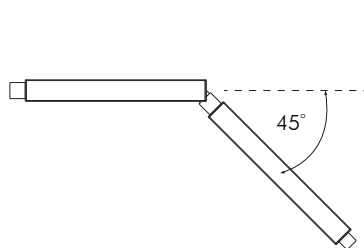

ANGLE ADJUSTMENT