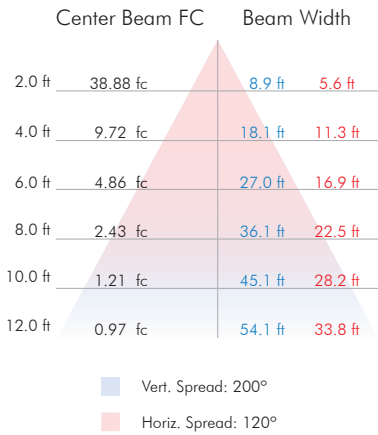

modaLIGHT®

SPECIFICATION

MODA COVE RS INTERIOR
SO 2700K HCRI 1FT

ILLUMINANCE AT A DISTANCE