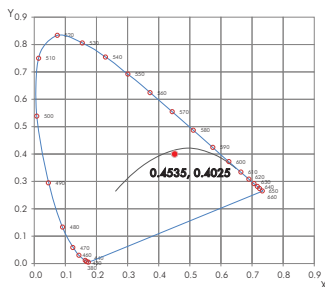

CIE 1931 CHROMATICITY DIAGRAM

R VALUES

R1	R2	R3	R4	R5
93	92	90	93	93
R6	R7	R8	R9	R10
92	90	91	91	92
R11	R12	R13	R14	R15
92	90	93	92	92

PHYSICAL

Applications	Cove, Accent & Indirect General Illumination
Dimensions	Length 1' (304mm) Width 1 2/5" (36mm) Height 2" (50.60mm)
Weight	14.40oz (408g)
Construction	Pure Aluminum Fine Brushed Finish, Polycarbonate Lens
Thermal Management	MODA Aluminum Heat Sink
Optics	N/A
Fixture Connections	Integral Male & Female Connectors
Operating Temperature	-22°F ~ 122°F (-30°C ~ 70°C)
Storage Temperature	-40°F ~ 176°F (-40°C ~ 80°C)
Humidity	0-95% Non Condensing