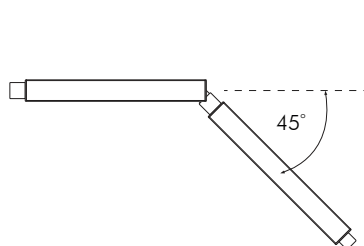

ANGLE ADJUSTMENT