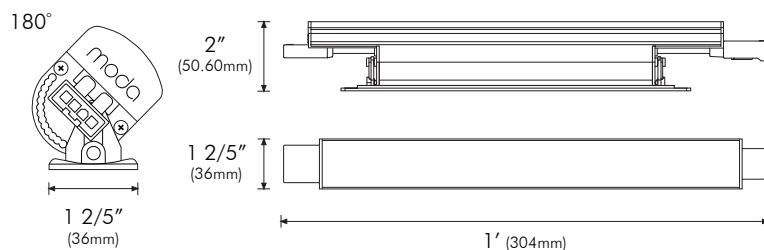

DIMENSIONS