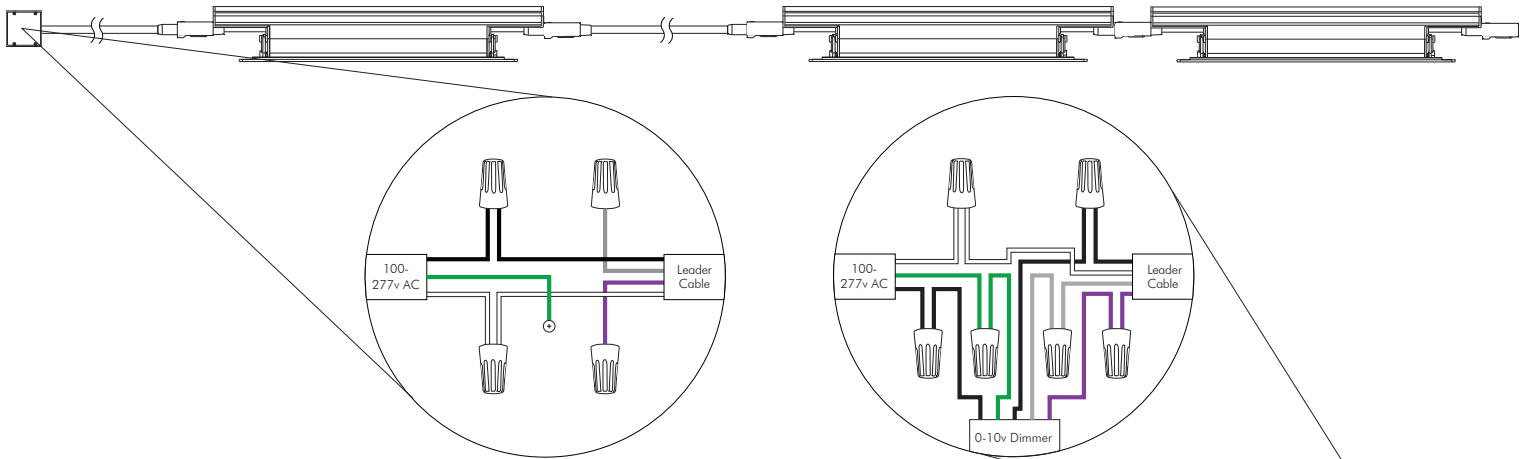

WIRING

UL / cUL Non-dimming