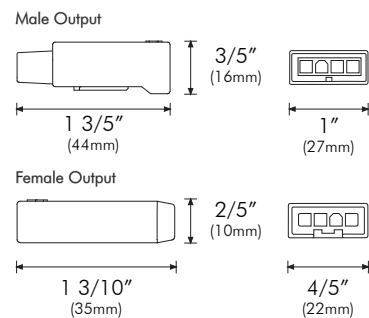

CONNECTOR DIMENSIONS

Project Name:

Notes:

MODA TECHNOLOGY

modaBIN™ modaPHOSPHOR™
modaDRIVER™ modaSOFT™
modaLOCK™ modaKWIK CONNECT™
modaHIGH CRI modaTHERMAL MANAGEMENT™

STANDARDS & CERTIFICATIONS

Due to continuous improvements and innovations, specifications may change without notice. Please refer to our website for current technical data. These figures are provided as a guideline only and may vary with differing power supplies and installations. All rights reserved. E&OE.

VDC20171801
955 White Drive Las Vegas, NV 89119 | T: 702 407 7775
F: 702 407 7773 | www.modalight.com | © Copyright 2016