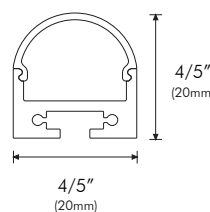

Project Name:

Notes:

PHYSICAL

Applications	Cove, Accent
Dimensions	Length 4'(1.2m), 8'(2.4m) Width 7/10"(18mm) Height 7/10"(18mm)
Construction	Stainless Steel

DIMENSIONS

3/5"(16mm) Interior channel width

End Cap

Ordering:

SKU: DIO-B-W-4FT
DIO-S-W-4FT
DIO-W-W-4FT
DIO-S-W-8FT