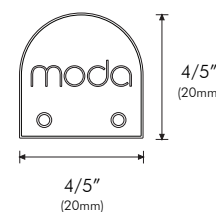

Project Name:

Notes:

PHYSICAL

Applications	Cove, Accent
Dimensions	Length 4'(1.2m), 8'(2.4m) Width 7/10"(18mm) Height 7/10"(18mm)
Construction	Stainless Steel

DIMENSIONS

3/5"(16mm) Interior channel width

End Cap

Ordering:

SKU: DIO-B-W-4FT
DIO-S-W-4FT
DIO-W-W-4FT
DIO-S-W-8FT