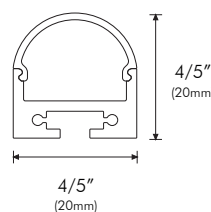

Project Name:

Notes:

PHYSICAL

Applications	Cove, Accent
Dimensions	Length 4'(1.2m), 8'(2.4m) Width 4/5"(20mm) Height 7/10"(18mm)
Construction	Stainless Steel

DIMENSIONS

3/5"(16mm) Interior channel width

End Cap