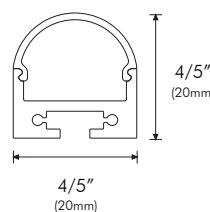

Project Name:

Notes:

PHYSICAL

Applications	Cove, Accent
Dimensions	Length 4'(1.2m), 8'(2.4m) Width 7/10"(18mm) Height 7/10"(18mm)
Construction	Stainless Steel

DIMENSIONS

3/5"(16mm) Interior channel width

End Cap