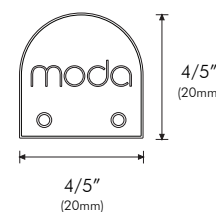

Project Name:

Notes:

PHYSICAL

Applications	Cove, Accent
Dimensions	Length 4'(1.2m), 8'(2.4m) Width 7/10"(18mm) Height 7/10"(18mm)
Construction	Stainless Steel

DIMENSIONS

3/5"(16mm) Interior channel width

End Cap