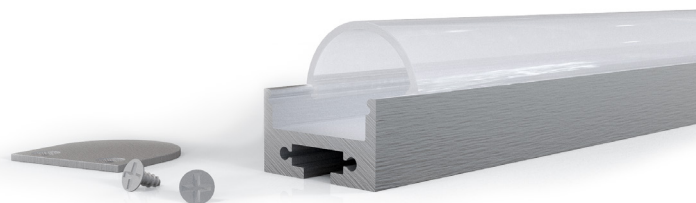

modaLIGHT[®]

SPECIFICATION

DIO XTRUSION[®]

MODA METAL[™] is a high end, fully versatile and uniquely diverse portfolio of XTRUSIONS. Each is designed with clean compelling lines for subtle accents. MODA METAL opens the doors to a multitude of creative applications, even ones that have yet to be seen. Every XTRUSION and its diffuser is field cuttable with minimal labor, and are provided with all necessary hardware. Each member of the MODA METAL family caters to hundreds of applications. Enjoy your METAL.

OPTIONS

Finish	B - Black S - Silver W - White
Diffuser	W - White
Length	4ft - 4' Section 8ft - 8' Section

Please note that this XTRUSION comes complete with end caps, frosted diffuser and hardware. 8 ft section available only in Silver finish.

Project Name:

Notes:

PHYSICAL

Applications	Cove, Accent
Dimensions	Length 4'(1.2m), 8'(2.4m) Width 4/5"(20mm) Height 7/10"(18mm)
Construction	Stainless Steel

DIMENSIONS

3/5"(16mm) Interior channel width

End Cap

ACCESSORIES

MMSK-1
8' Suspension Kit

Slots into XTRUSION
to allow for suspension
installation

MMJ-1-S
Joiner

Slides into XTRUSION
to allow for long
continuous runs

DIO-S-EC-2
End-Caps for DIO (2pcs)

Slides into DIO
to finish fixture