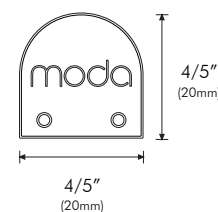

Project Name:

Notes:

PHYSICAL

Applications	Cove, Accent
Dimensions	Length 4'(1.2m), 8'(2.4m) Width 4/5"(20mm) Height 7/10"(18mm)
Construction	Stainless Steel

DIMENSIONS

3/5"(16mm) Interior channel width

End Cap