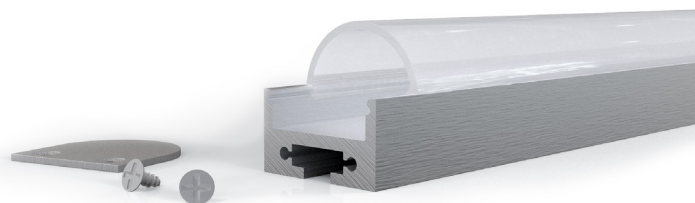

modaLIGHT[®]

SPECIFICATION

DIO XTRUSION[®]

MODA METAL[™] is a high end, fully versatile and uniquely diverse portfolio of XTRUSIONS. Each is designed with clean compelling lines for subtle accents. MODA METAL opens the doors to a multitude of creative applications, even ones that have yet to be seen. Every XTRUSION and its diffuser is field cuttable with minimal labor, and are provided with all necessary hardware. Each member of the MODA METAL family caters to hundreds of applications. Enjoy your METAL.

OPTIONS

Finish	B - Black S - Silver W - White
Diffuser	W - White
Length	4ft - 4' Section 8ft - 8' Section

Please note that this XTRUSION comes complete with end caps, frosted diffuser and hardware. 8 ft section available only in Silver finish.

Project Name:

Notes:

PHYSICAL

Applications	Cove, Accent
Dimensions	Length 4'(1.2m), 8'(2.4m) Width 7/10"(18mm) Height 7/10"(18mm)
Construction	Stainless Steel

DIMENSIONS

3/5"(16mm) Interior channel width

End Cap

ACCESSORIES

MMSK-1
8' Suspension Kit

Slots into XTRUSION
to allow for suspension
installation

MMJ-1-S
Joiner

Slides into XTRUSION
to allow for long
continuous runs

DIO-S-EC-2
End-Caps for DIO (2pcs)

Slides into DIO
to finish fixture