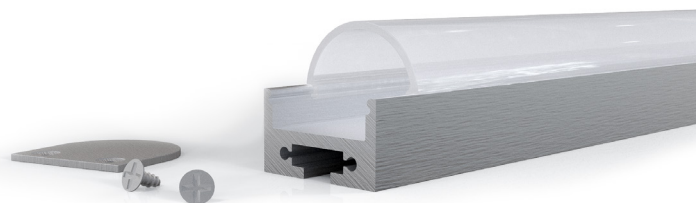

modaLIGHT[®]

SPECIFICATION

DIO XTRUSION[®]

MODA METAL[™] is a high end, fully versatile and uniquely diverse portfolio of XTRUSIONS. Each is designed with clean compelling lines for subtle accents. MODA METAL opens the doors to a multitude of creative applications, even ones that have yet to be seen. Every XTRUSION and its diffuser is field cuttable with minimal labor, and are provided with all necessary hardware. Each member of the MODA METAL family caters to hundreds of applications. Enjoy your METAL.

OPTIONS

Finish	B - Black S - Silver W - White
Diffuser	W - White
Length	4ft - 4' Section 8ft - 8' Section

Please note that this XTRUSION comes complete with end caps, frosted diffuser and hardware. 8 ft section available only in Silver finish.

Project Name:

Notes:

PHYSICAL

Applications	Cove, Accent
Dimensions	Length 4'(1.2m), 8'(2.4m) Width 7/10"(18mm) Height 7/10"(18mm)
Construction	Stainless Steel

DIMENSIONS

3/5"(16mm) Interior channel width

End Cap

ACCESSORIES

MMSK-1
8' Suspension Kit

Slots into XTRUSION
to allow for suspension
installation

MMJ-1-S
Joiner

Slides into XTRUSION
to allow for long
continuous runs

DIO-S-EC-2
End-Caps for DIO (2pcs)

Slides into DIO
to finish fixture