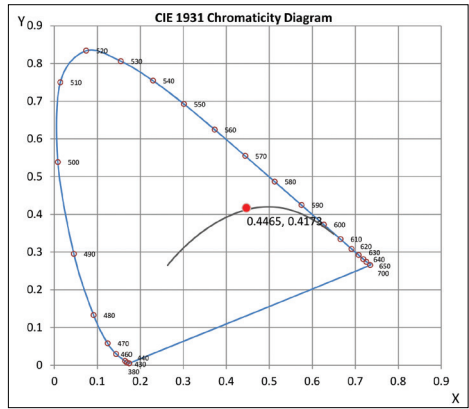

SPECIFICATION

Zonal Lumen Summary:

Zone	Lumens	% Lamp	% Fixt
0-30	83.61	N.A.	28.50%
0-40	136.71	N.A.	46.60%
0-60	241.73	N.A.	82.40%
60-90	49.87	N.A.	17.00%
0-90	291.60	N.A.	99.40%
90-180	1.76	N.A.	0.60%
0-180	293.36	N.A.	100%

Luminance Data (cd/sq.m):

Angle in Degrees	Average 0-Deg	Average 45-Deg	Average 90-Deg
45	124425	126934	128063
55	119547	122563	123626
65	110282	112433	113798
75	94450	96421	97149
85	91586	97692	99600

CIE 1931 Chromaticity Diagram: