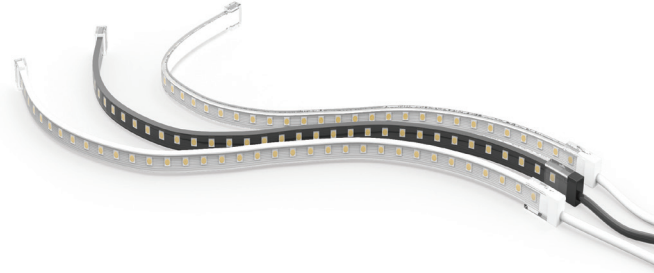

### FLATFLEX:

MODA's new low profile flexible lighting solution is just 1/5" (6mm) thick and has every component hidden to resemble a lighting fixture that bends like a flex. Free from shape memory, and flexes along it's line of light, delivering a multitude of design options. Dimming is easy with MODA Dimmable Drivers - choice of MLV or 0-10v dimming. Full line of accessories available, MODA Xtrusions, clips and simple leader and jumper cables. Clean lines with options of Black, White or Clear Finishes. Supplied in contractor ready 150ft (45.7m) reels. UL listed for use in USA & Canada.

### Dimensions:

### Physical:

Applications	Cove, Kitchen Cabinet, Furniture, Signage
Dimensions	Length 150' Drum (45.72m) Width 39/64" (15.5mm) Height 15/64" (6mm)
Weight	14.3 lbs (6.48 Kg) Per Reel
Construction	Tough Polyepoxide UV Protected Body.
Thermal Management	N/A
Optics	N/A
Fixture Connections	Push To Fit Connectors
Operating Temperature	-4°F ~ 122°F (-20°C ~ 50°C)
Storage Temperature	-40°F ~ 176°F (-40°C ~ 80°C)
Humidity	0-95% Non Condensing