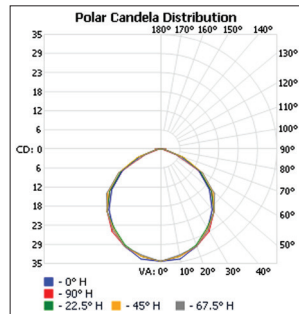

### Dimensions:

### Output:

Delivered Lumens	315.61 lm / ft
CCT	2700k
Chromaticity Ordinates	x: 0.4389 y: 0.4094 u: 0.2495 v: 0.5237
Color Bin Tolerance	+ 3% / - 3%
Efficacy (lm/w)	92.55
CRI	82
Lumen Maintenance	70,000 Hours L70 @ 25°C : 90,000 Hours L50 @ 25°C 50,000 Hours L70 @ 50°C : 70,000 Hours L50 @ 50°C
Testing Data	Light Data LM-79-08 & LM-80-08

### Illuminance at a Distance: Data Shown for 150°

(For lux multiply fc by 10.7)

### Polar Candela Distribution:

Data Shown for 150°