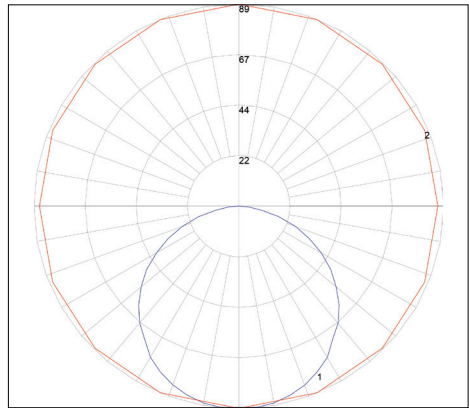

### Dimensions:

## Luminance Data (cd/sq.m):

Angle in Degrees	Average 0-Deg	Average 45-Deg	Average 90-Deg
45	124425	126934	128063
55	119547	122563	123626
65	110282	112433	113798
75	94450	96421	97149
85	91586	97692	99600

## Polar Graph: Data Shown for 150°