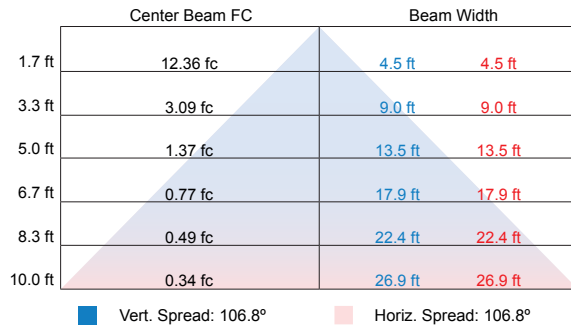

### Dimensions:

### Output:

Delivered Lumens	315.61 lm / ft
CCT	2700k
Chromaticity Ordinates	x: 0.4389 y: 0.4094 u: 0.2495 v: 0.5237
Color Bin Tolerance	+ 3% / - 3%
Efficacy (lm/w)	92.55
CRI	82
Lumen Maintenance	70,000 Hours L70 @ 25°C : 90,000 Hours L50 @ 25°C 50,000 Hours L70 @ 50°C : 70,000 Hours L50 @ 50°C
Testing Data	Light Data LM-79-08 & LM-80-08

### Illuminance at a Distance: Data Shown for 150°

(For lux multiply fc by 10.7)