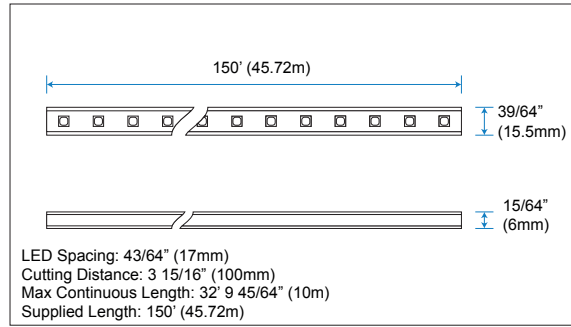

## SPECIFICATION

### Dimensions:

### Physical:

Applications	Cove, Kitchen Cabinet, Furniture, Signage
Dimensions	Length 150' Drum (45.72m) Width 39/64" (15.5mm) Height 15/64" (6mm)
Weight	14.3 lbs (6.48 Kg) Per Reel
Construction	Tough Polyepoxide UV Protected Body.
Thermal Management	N/A
Optics	N/A
Fixture Connections	Push To Fit Connectors
Operating Temperature	-4°F ~ 122°F (-20°C ~ 50°C)
Storage Temperature	-40°F ~ 176°F (-40°C ~ 80°C)
Humidity	0-95% Non Condensing