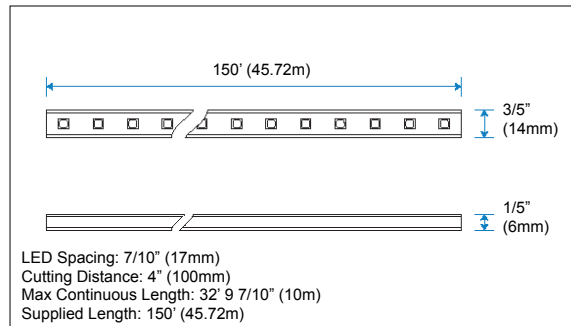

## SPECIFICATION

### Dimensions:

### Physical:

Applications	Cove, Kitchen Cabinet, Furniture, Signage
Dimensions	Length 150' Drum (45.72m) Width 3/5" (14mm) Height 1/5" (6mm)
Weight	14.3 lbs (6.48 Kg) Per Reel
Construction	Tough Polyepoxide UV Protected Body.
Thermal Management	N/A
Optics	N/A
Fixture Connections	Push To Fit Connectors
Operating Temperature	-4°F ~ 122°F (-20°C ~ 50°C)
Storage Temperature	-40°F ~ 176°F (-40°C ~ 80°C)
Humidity	0-95% Non Condensing