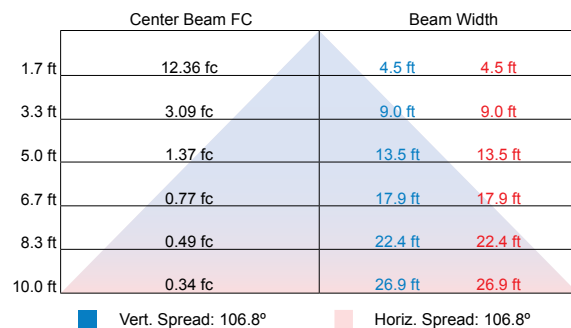

### Dimensions:

### Output:

Delivered Lumens	73.36 lm / ft
CCT	N/A
Chromaticity Ordinates	x: 0.1564 y: 0.7272 u: 0.0548 v: 0.5734
Color Bin Tolerance	N/A
Efficacy (lm/w)	46.43
Wavelength	620nm
Lumen Maintenance	70,000 Hours L70 @ 25°C : 90,000 Hours L50 @ 25°C 50,000 Hours L70 @ 50°C : 70,000 Hours L50 @ 50°C
Testing Data	Light Data LM-79-08 & LM-80-08

### Illuminance at a Distance: Data Shown for 150°

(For lux multiply fc by 10.7)