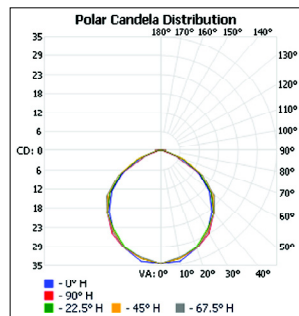

### Dimensions:

### Output:

Delivered Lumens	73.36 lm / ft
CCT	N/A
Chromaticity Ordinates	x: 0.1564 y: 0.7272 u: 0.0548 v: 0.5734
Color Bin Tolerance	N/A
Efficacy (lm/w)	46.43
Wavelength	620nm
Lumen Maintenance	70,000 Hours L70 @ 25°C : 90,000 Hours L50 @ 25°C 50,000 Hours L70 @ 50°C : 70,000 Hours L50 @ 50°C
Testing Data	Light Data LM-79-08 & LM-80-08

### Illuminance at a Distance: Data Shown for 150°

(For lux multiply fc by 10.7)

### Polar Candela Distribution:

Data Shown for 150°