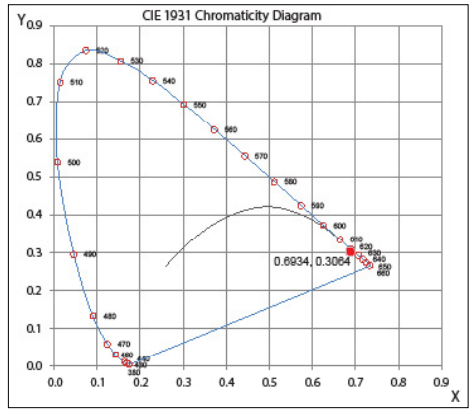

SPECIFICATION

Zonal Lumen Summary:

Zone	Lumens	% Lamp	% Fixt
0-30	20.91	N.A.	28.50%
0-40	34.19	N.A.	46.60%
0-60	60.45	N.A.	82.40%
60-90	12.47	N.A.	17.00%
0-90	72.92	N.A.	99.40%
90-180	0.43	N.A.	0.60%
0-180	73.36	N.A.	100%

Luminance Data (cd/sq.m):

Angle in Degrees	Average 0-Deg	Average 45-Deg	Average 90-Deg
45	124425	126934	128063
55	119547	122563	123626
65	110282	112433	113798
75	94450	96421	97149
85	91586	97692	99600

CIE 1931 Chromaticity Diagram: