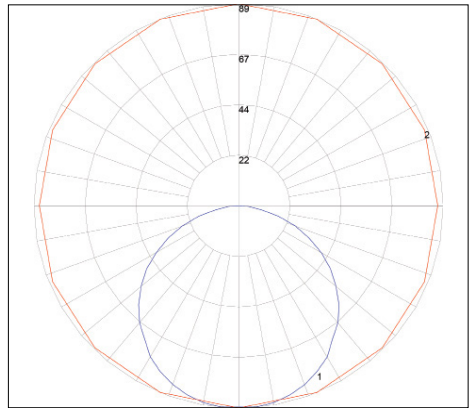

### Dimensions:

## Luminance Data (cd/sq.m):

Angle in Degrees	Average 0-Deg	Average 45-Deg	Average 90-Deg
45	124425	126934	128063
55	119547	122563	123626
65	110282	112433	113798
75	94450	96421	97149
85	91586	97692	99600

## Polar Graph: Data Shown for 150°