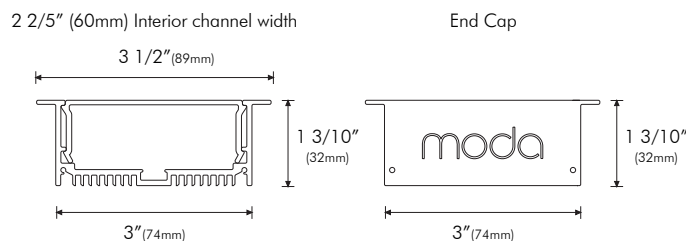

OPTIONS

Finish	S - Silver
Diffuser	W - White
Length	8ft - 8' Section

Please note that this XTRUSION[®] comes complete with all necessary mounting hardware.

COMPATIBILITY

- AQUAFLEX
- AQUAFLEX DYNAMIC WHITE
- ECOFLEX
- FLATFLEX
- FUSIONFLEX
- MINI AQUAFLEX
- MINI STARFLEX
- POWERFLEX
- POWERFLEX EXTREME
- RGB AQUAFLEX
- RGB FLATFLEX
- RGB LINEARFLEX
- RGB STARFLEX
- RGBW AQUAFLEX
- RGBW STARFLEX
- STARFLEX
- STARFLEX DYNAMIC WHITE
- SUPER AQUAFLEX
- SUPERFLEX
- SUPER FUSIONFLEX
- X-FLEX

PHYSICAL

Applications	Cove, Accent
Dimensions	Length 8' (2.4m) Width 3" (74mm) Height 1 3/10" (32mm)
Construction	Stainless Steel

DIMENSIONS

ACCESSORIES

ITZO-S-EC-2
End Caps for ITZO (2pcs)
Slides into ITZO to finish fixture