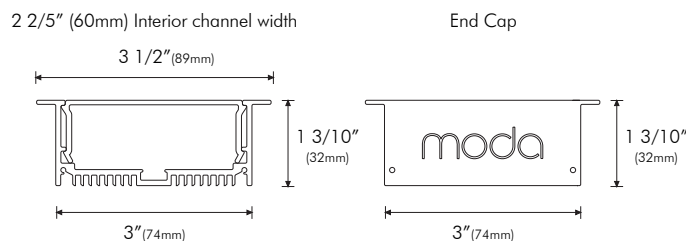

OPTIONS

Finish	S - Silver
Diffuser	W - White
Length	8ft - 8' Section

Please note that this XTRUSION[®] comes complete with all necessary mounting hardware.

COMPATIBILITY

- AQUAFLEX
- AQUAFLEX DYNAMIC WHITE
- ECOFLEX
- FLATFLEX
- FUSIONFLEX
- MINI AQUAFLEX
- MINI STARFLEX
- POWERFLEX
- POWERFLEX EXTREME
- RGB AQUAFLEX
- RGB FLATFLEX
- RGB LINEARFLEX
- RGB STARFLEX
- RGBW AQUAFLEX
- RGBW STARFLEX
- STARFLEX
- STARFLEX DYNAMIC WHITE
- SUPER AQUAFLEX
- SUPERFLEX
- SUPERFLEX HO
- SUPER FUSIONFLEX
- X-FLEX

PHYSICAL

Applications	Cove, Accent
Dimensions	Length 8' (2.4m) Width 3" (74mm) Height 1 3/10" (32mm)
Construction	Stainless Steel

DIMENSIONS

ACCESSORIES

ITZO-S-EC-2
End Caps for ITZO (2pcs)
Slides into ITZO to finish fixture