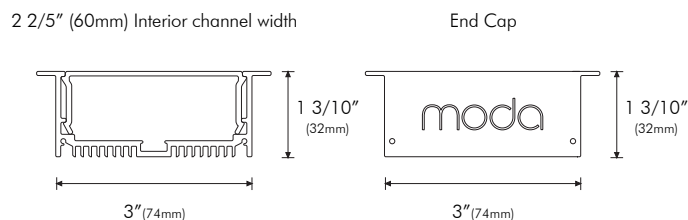

OPTIONS

Finish	S - Silver
Diffuser	W - White
Length	8ft - 8' Section

Please note that this XTRUSION[®] comes complete with all necessary mounting hardware.

COMPATIBILITY

- AQUAFLEX
- AQUAFLEX DYNAMIC WHITE
- ECOFLEX
- FLATFLEX
- FUSIONFLEX
- MINI AQUAFLEX
- MINI STARFLEX
- POWERFLEX
- POWERFLEX EXTREME
- RGB AQUAFLEX
- RGB FLATFLEX
- RGB LINEARFLEX
- RGB STARFLEX
- RGBW AQUAFLEX
- RGBW STARFLEX
- STARFLEX
- STARFLEX DYNAMIC WHITE
- SUPER AQUAFLEX
- SUPERFLEX
- SUPER FUSIONFLEX
- X-FLEX

PHYSICAL

Applications	Cove, Accent
Dimensions	Length 8' (2.4m) Width 3" (74mm) Height 1 3/10" (32mm)
Construction	Stainless Steel

DIMENSIONS

ACCESSORIES

ITZO-S-EC-2
End Caps for ITZO (2pcs)
Slides into ITZO to finish fixture