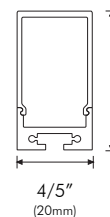

### PHYSICAL

<b>Applications</b>	Cove, Accent
<b>Dimensions</b>	Length 4'(1.2m), 8'(2.4m) Width 4/5"(20mm) Height 1 2/5"(20mm)
<b>Construction</b>	Stainless Steel

### DIMENSIONS

3/5"(16mm) Interior channel width

End Cap

1 2/5"  
(36mm)

4/5"  
(20mm)

1 2/5"  
(36mm)

4/5"  
(20mm)