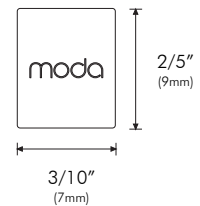

OPTIONS

Finish S - Silver

Length 8ft - 8' Section

COMPATIBILITY

- MINI STARFLEX

PHYSICAL

Applications Cove, Accent

Dimensions Length 8'(2.4m)
Width 3/10"(7mm)
Height 2/5"(9mm)

Construction Aluminum

DIMENSIONS

1/5"(5mm) Interior channel width

End Cap

ACCESSORIES

KDA-FD-8FT

Frosted Diffuser

Installs into KINDA
to diffuse light source