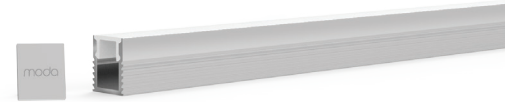

moda**LIGHT**[®]

SPECIFICATION

KINDA XTRUSION[®]

KINDA is a surface and recessed mounted XTRUSION[®] built from high quality aluminum for exceptional thermal management. KINDA has been designed specifically to work with MODA's MINI STARFLEX family of products. With its minimalistic profile, KINDA is perfect for a variety of recessed and surface installations. Designed with clean and compelling lines for subtle accents. KINDA and its diffuser are field cuttable for minimal labor.

OPTIONS

Finish S - Silver

Length 8ft - 8' Section

COMPATIBILITY

- MINI STARFLEX

PHYSICAL

Applications Cove, Accent

Dimensions Length 8'(2.4m)
Width 3/10"(7mm)
Height 2/5"(9mm)

Construction Aluminum

DIMENSIONS

1/5"(5mm) Interior channel width

End Cap

ACCESSORIES

KDA-FD-8FT

Frosted Diffuser

Installs into KINDA
to diffuse light source

KDA-S-CLIP-10

Silver Mounting Clip (10 pcs)

Attaches to KINDA
to allow for surface
mounting option

KDA-S-EC-10

Silver End-Caps for KINDA (10 pcs)

Slides into KINDA
to finish fixture

Project Name:

Notes: