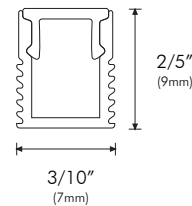

OPTIONS

Finish S - Silver

Length 8ft - 8' Section

COMPATIBILITY

- MINI STARFLEX

PHYSICAL

Applications Cove, Accent

Dimensions Length 8'(2.4m)
Width 3/10"(7mm)
Height 2/5"(9mm)

Construction Aluminum

DIMENSIONS

1/5"(5mm) Interior channel width

End Cap

ACCESSORIES

KDA-FD-8FT

Frosted Diffuser

Installs into KINDA
to diffuse light source