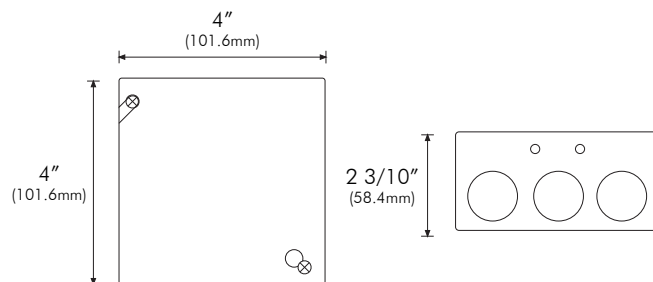

DIMENSIONS

Project Name:

Notes:

SKU: MODA-DMX-WHI-S1-S

MODA TECHNOLOGY

modaCOMMUNICATE™

STANDARDS & CERTIFICATIONS

Due to continuous improvements and innovations, specifications may change without notice. Please refer to our website for current technical data. These figures are provided as a guideline only and may vary with differing power supplies and installations. All rights reserved. E&OE.

VDC20172812
955 White Drive Las Vegas, NV 89119 | T: 702 407 7775
F: 702 407 7773 | www.modalight.com | © Copyright 2017