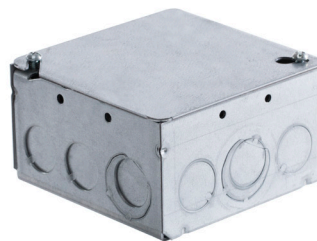

modaLIGHT[®]

SPECIFICATION

MODA DMX Wiring Hub makes wiring any DMX 512 project simple, easy and fast. Encased in a standard North American 4" x 4" x 2" electrical junction box this device takes care of all of your wiring needs. It accepts line voltage of 100-277V AC 50/60Hz and DMX data wires. It rapidly connects with standard wire nuts and protects the installation from accidentally wiring line voltage to data and has a built in high surge protection. It also boosts the DMX 512 signal back to its original strength ensuring the project is clean and the data corruption is kept to a minimum. It is recommended to use this junction box at every DMX splice or DMX connection. Designed & Developed by MODA LIGHT in Las Vegas, USA.

MODA DMX WIRING HUB

INPUT

Input Voltage Range	100 - 277V AC 50/60 Hz
Input Frequency	47 - 63Hz
Input Current	12mA @ 120V AC/60Hz 9mA @ 230V AC/50Hz 8A @ 277V AC/60Hz
Input Power	0.7W @ 120V AC/60Hz 0.75W @ 230V AC/50Hz 0.8W @ 277V AC/60Hz
Standby Consumption	0.61W @ 120V AC/60Hz 0.7W @ 230V AC/50Hz 0.76W @ 277V AC/60Hz

DIMMING INTERFACE

Standard	USITT DMX512-A RDM
Maximum Data Rate	15 Mbps
Maximum Load	128 transceivers on the bus
Maximum Series	10 Grade
ESD Protection	15KV, Air Gap Discharge IEC61000-4-2 15VK, Human Body Model
Surge Protection	Input/Output, D+ <--> D- 0.5KV
Over Voltage Protection	Differential Mode: 24V Common Mode: 24V

PHYSICAL

Dimensions	4" x 4" x 2 3/10" (101.6mm x 101.6mm x 58.4mm)
Weight	2.5 lbs (1,134g)
Construction	Steel
Environment	
Ingress Protection	IP20
Operating Temperature Range	-20°C ~ +65°C
Storage Temperature	-20°C ~ +65°C