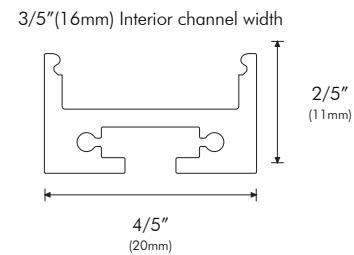

OPTIONS

Finish	B - Black S - Silver W - White
Length	4ft - 4' Section

Please note that this XTRUSION[®] comes complete with all necessary mounting hardware.

COMPATIBILITY

- AQUAFLEX
- AQUAFLEX DYNAMIC WHITE
- ECOFLEX
- FLATFLEX
- FUSIONFLEX
- MINI AQUAFLEX
- MINI STARFLEX
- POWERFLEX
- POWERFLEX EXTREME
- RGB AQUAFLEX
- RGB FLATFLEX
- RGB STARFLEX
- RGBW AQUAFLEX
- RGBW STARFLEX
- STARFLEX
- STARFLEX DYNAMIC WHITE
- SUPERFLEX
- SUPERFLEX HO
- SUPER AQUAFLEX
- SUPER FUSIONFLEX
- X-FLEX

PHYSICAL

Applications	Cove, Accent
Dimensions	Length 4' (1.21m) Width 4/5" (20mm) Height 2/5" (11mm)
Construction	Stainless Steel

DIMENSIONS

ACCESSORIES

MMSK-1
8' Suspension Kit

Slots into XTRUSION
to allow for suspension
installation