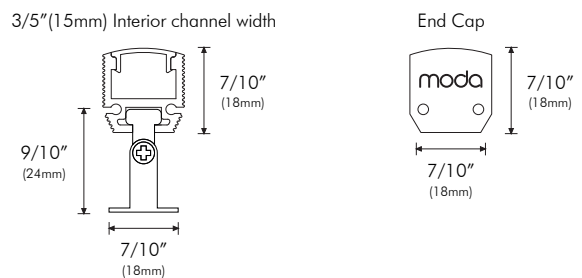

MODA LIGHT's new adjustable Xtrusion[®] constructed from 6063 Aluminum. Rapidly assemble and create a fixture from the vast range of MODA flexible linear products and BOW's new slide-on adjustable stainless steel mounting brackets. These can be adjusted to over 180° rotation and locked into the desired light direction. Long 8ft (2.4m) sections makes extended run lengths fast to install, and easy on-site cutting allows BOW to fit in a multitude of installations. Shatter resistant PMMA diffuser finished with Aluminum End Caps.

OPTIONS

Finish	S - Silver
Diffuser	W - White
Length	8ft - 8' Section

COMPATIBILITY

- AQUAFLEX
- AQUAFLEX DYNAMIC WHITE
- ECOFLEX
- FLATFLEX
- FUSIONFLEX
- MINI AQUAFLEX
- MINI STARFLEX
- POWERFLEX
- POWERFLEX EXTREME
- RGB AQUAFLEX
- RGB STARFLEX
- RGBW AQUAFLEX
- RGBW STARFLEX
- STARFLEX
- STARFLEX DYNAMIC WHITE
- SUPERFLEX
- SUPER AQUAFLEX
- SUPER FUSIONFLEX
- SUPERFLEX
- X-FLEX

PHYSICAL

Applications	Cove, Accent
Dimensions	Length 8' (2.4m) Width 7/10" (18mm) Height 7/10" (18mm)
Construction	6063 Aluminum

DIMENSIONS

ACCESSORIES

BOW-CLP
Silver mounting clips for BOW (10 pcs)

Slots into BOW XTRUSION to allow for adjustable mounting angle