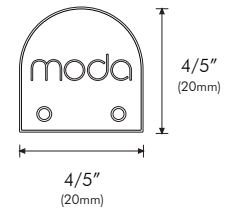

Project Name:

Notes:

PHYSICAL

Applications	Cove, Accent
Dimensions	Length 4'(1.2m), 8'(2.4m) Width 4/5"(20mm) Height 7/10"(18mm)
Construction	Stainless Steel

DIMENSIONS

3/5"(16mm) Interior channel width

End Cap