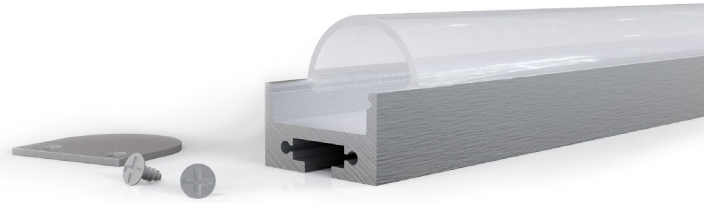

MODA METAL[™] is a high end, fully versatile and uniquely diverse portfolio of XTRUSIONS. Each is designed with clean compelling lines for subtle accents. MODA METAL opens the doors to a multitude of creative applications, even ones that have yet to be seen. Every XTRUSION and its diffuser is field cuttable with minimal labor, and are provided with all necessary hardware. Each member of the MODA METAL family caters to hundreds of applications. Enjoy your METAL.

OPTIONS

Finish	B - Black S - Silver W - White
Diffuser	W - White
Length	4ft - 4' Section 8ft - 8' Section

Please note that this XTRUSION comes complete with end caps, frosted diffuser and hardware. 8 ft section available only in Silver finish.

Project Name:

Notes:

PHYSICAL

Applications	Cove, Accent
Dimensions	Length 4'(1.2m), 8'(2.4m) Width 4/5"(20mm) Height 7/10"(18mm)
Construction	Stainless Steel

DIMENSIONS

3/5"(16mm) Interior channel width

End Cap

ACCESSORIES

MMSK-1
8' Suspension Kit

Slots into XTRUSION
to allow for suspension
installation

MMJ-1-S
Joiner

Slides into XTRUSION
to allow for long
continuous runs

DIO-S-EC-2
End-Caps for DIO (2pcs)

Slides into DIO
to finish fixture