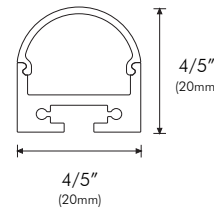

Project Name:

Notes:

PHYSICAL

Applications	Cove, Accent
Dimensions	Length 4'(1.2m), 8'(2.4m) Width 4/5"(20mm) Height 7/10"(18mm)
Construction	Stainless Steel

DIMENSIONS

3/5"(16mm) Interior channel width

End Cap