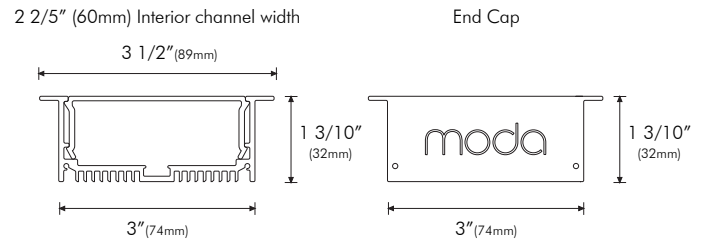

OPTIONS

Finish	S - Silver
Diffuser	W - White
Length	8ft - 8' Section

Please note that this XTRUSION[®] comes complete with all necessary mounting hardware.

COMPATIBILITY

- AQUAFLEX
- AQUAFLEX DYNAMIC WHITE
- ECOFLEX
- FLATFLEX
- FUSIONFLEX
- MINI AQUAFLEX
- MINI STARFLEX
- POWERFLEX
- POWERFLEX EXTREME
- RGB AQUAFLEX
- RGB FLATFLEX
- RGB LINEARFLEX
- RGB STARFLEX
- RGBW AQUAFLEX
- RGBW STARFLEX
- STARFLEX
- STARFLEX DYNAMIC WHITE
- SUPER AQUAFLEX
- SUPERFLEX
- SUPERFLEX HO
- SUPER FUSIONFLEX
- X-FLEX

Project Name:

Notes:

PHYSICAL

Applications	Cove, Accent
Dimensions	Length 8' (2.4m) Width 3" (74mm) Height 1 3/10" (32mm)
Construction	Stainless Steel

DIMENSIONS

ACCESSORIES

ITZO-S-EC-2
End Caps for ITZO (2pcs)
Slides into ITZO to finish fixture