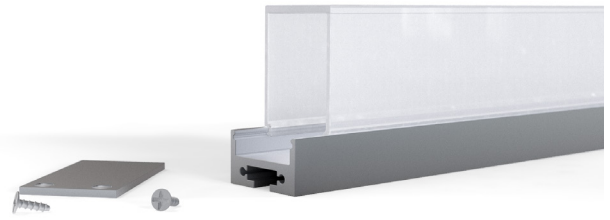

**MODA METAL<sup>™</sup>** is a high end, fully versatile and uniquely diverse portfolio of XTRUSIONS. Each is designed with clean compelling lines for subtle accents. MODA METAL opens the doors to a multitude of creative applications, even ones that have yet to be seen. Every XTRUSION and its diffuser is field cuttable with minimal labor, and are provided with all necessary hardware. Each member of the MODA METAL family caters to hundreds of applications. Enjoy your METAL.

## OPTIONS

<b>Finish</b>	S - Silver W - White
<b>Diffuser</b>	W - White
<b>Length</b>	4ft - 4' Section 8ft - 8' Section

Please note that this XTRUSION comes complete with end caps, frosted diffuser and hardware. 8ft section available only in Silver finish.

## PHYSICAL

<b>Applications</b>	Cove, Accent
<b>Dimensions</b>	Length 4'(1.2m), 8'(2.4m) Width 4/5"(20mm) Height 1 2/5"(36mm)
<b>Construction</b>	Stainless Steel

## DIMENSIONS

3/5"(16mm) Interior channel width

End Cap