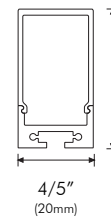

## PHYSICAL

<b>Applications</b>	Cove, Accent
<b>Dimensions</b>	Length 4'(1.2m), 8'(2.4m) Width 4/5"(20mm) Height 1 2/5"(36mm)
<b>Construction</b>	Stainless Steel

## DIMENSIONS

3/5"(16mm) Interior channel width

End Cap