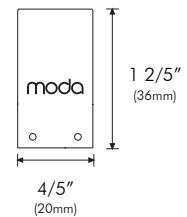

## PHYSICAL

<b>Applications</b>	Cove, Accent
<b>Dimensions</b>	Length 4'(1.2m), 8'(2.4m) Width 4/5"(20mm) Height 1 2/5"(36mm)
<b>Construction</b>	Stainless Steel

## DIMENSIONS

3/5"(16mm) Interior channel width

End Cap