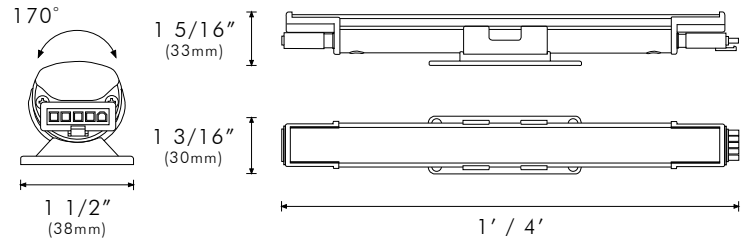

Client: _____ Project Name: _____

MODA Contact: _____ E-Mail: _____

SKU: _____ Type: _____ PO#: _____ Quantity: _____

Notes: _____

PHYSICAL

Lengths	1ft (304mm) / 4ft (1.22m)
Applications	Cove, Accent & Indirect General Illumination
Construction	6063 Aluminum Body, Polycarbonate Self-Locking Mounting Bracket and Optical Lens
Ingress Protection	Dry/Damp Location IP52
Thermal Management	Moda Aluminum Heat Sink
Fixture Connections	Integral Male & Female Connectors
Operating Temperature	-40°F ~ 122°F (-40°C ~ 50°C)
Storage Temperature	-40°F ~ 176°F (-40°C ~ 80°C)
Humidity	0-95% Non Condensing