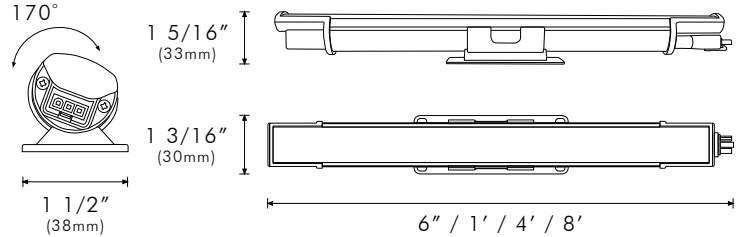

Client: _____ Project Name: _____

MODA Contact: _____ E-Mail: _____

SKU: _____ Type: _____ PO#: _____ Quantity: _____

Notes: _____

PHYSICAL

Lengths	6in *SO only (158.70mm) / 1ft (304mm) / 4ft (1.22m) / 8ft (2.44m)
Applications	Cove, Accent & Indirect General Illumination
Construction	6063 Aluminum Body, Polycarbonate Self-Locking Mounting Bracket and Optical Lens
Ingress Protection	Dry/Damp Location IP52
Thermal Management	Moda Aluminum Heat Sink
Fixture Connections	Integral Male & Female Connectors
Operating Temperature	-40°F ~ 122°F (-40°C ~ 50°C)
Storage Temperature	-40°F ~ 176°F (-40°C ~ 80°C)
Humidity	0-95% Non Condensing

SPECIFICATIONS

	Lumens per ft	Efficacy per ft (120V)	Efficacy per ft (277V)
RED SO/HO	168 - 336	34	26
GREEN SO/HO	196 - 395	40	30
BLUE SO/HO	140 - 286	29	22
AMBER SO/HO	234 - 464	47	36
YELLOW SO/HO	215 - 430	43	33
GOLDEN YELLOW SO/HO	509 - 1015	102	78
ICE BLUE SO/HO	429 - 858	86	66
CYAN SO/HO	169 - 338	34	26
LIGHT GREEN SO/HO	490 - 980	98	75
PINK SO/HO	200 - 402	40	31
VIOLET SO/HO	194 - 388	39	30
TURQUOISE SO/HO	168 - 341	34	26
DARK BLUE SO/HO	84 - 168	17	13
DARK ORANGE SO/HO	420 - 840	84	65