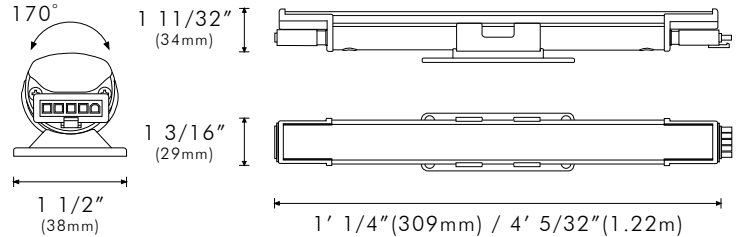

## PHYSICAL

<b>Dimensions</b>	1ft 1/4in (309mm) / 4ft 5/32in (1.22m)
<b>Weights</b>	1ft:0.38 lbs (0.17kg) / 4ft:1.22 lbs (0.55 kg)
<b>Applications</b>	Cove, Accent & Indirect General Illumination
<b>Construction</b>	6063 Aluminum Body, Polycarbonate Self-Locking Mounting Bracket and Optical Lens
<b>Ingress Protection</b>	Dry/Damp Location IP52
<b>Thermal Management</b>	Moda Aluminum Heat Sink
<b>Fixture Connections</b>	Integral Male & Female Connectors
<b>Operating Temperature</b>	-4°F ~ 149°F (-20°C ~ 65°C)
<b>Storage Temperature</b>	-13°F ~ 158°F (-25°C ~ 70°C)
<b>Humidity</b>	20-70% Non Condensing