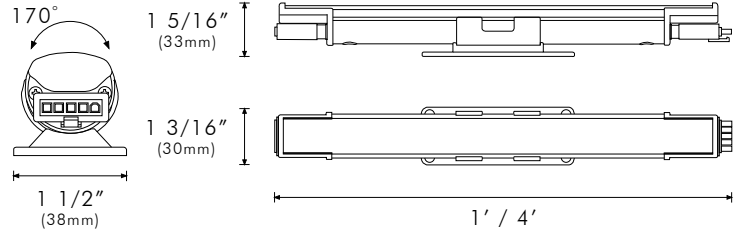

Project Name: _____ SKU: _____

MODA Contact: _____ E-Mail: _____

Type: _____ PO#: _____ Quantity: _____

Notes: _____

PHYSICAL

Lengths	1ft (304mm) / 4ft (1.22m)
Applications	Cove, Accent & Indirect General Illumination
Construction	6063 Aluminum Body, Polycarbonate Self-Locking Mounting Bracket and Optical Lens
Ingress Protection	Dry/Damp Location IP52
Thermal Management	Moda Aluminum Heat Sink
Fixture Connections	Integral Male & Female Connectors
Operating Temperature	-40°F ~ 122°F (-40°C ~ 50°C)
Storage Temperature	-40°F ~ 176°F (-40°C ~ 80°C)
Humidity	0-95% Non Condensing

SPECIFICATIONS

	Lumens	Efficacy (120V)	Efficacy (277V)
1FT SO 0-10V	294 - 728	59 - 146	45 - 112
1FT HO 0-10V	588 - 1400	29 - 140	23 - 108
4FT SO 0-10V	1176 - 1955	62 - 103	59 - 98
4FT HO 0-10V	2352 - 3915	59 - 98	45 - 75