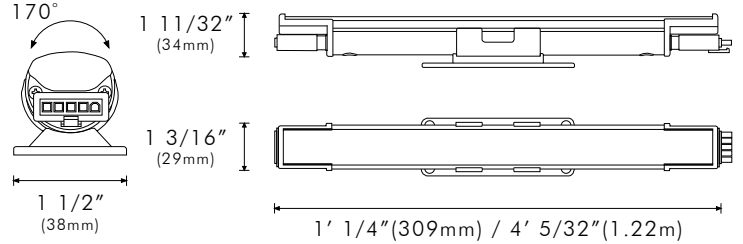

Project Name: _____ SKU: _____

MODA Contact: _____ E-Mail: _____

Type: _____ PO#: _____ Quantity: _____

Notes: _____

PHYSICAL

Dimensions	1ft 1/4in (309mm) / 4ft 5/32in (1.22m)
Weights	1ft: 0.21 lbs (0.10 kg) / 4ft: 0.38 lbs (0.17kg)
Applications	Cove, Accent, & Indirect General Illumination
Construction	6063 Aluminum Body, Polycarbonate Self-Locking Mounting Bracket and Optical Lens
Ingress Protection	Dry/Damp Location IP52
Thermal Management	Moda Aluminum Heat Sink
Fixture Connections	Integral Male & Female Connectors
Operating Temperature	-4°F ~ 149°F (-20°C ~ 65°C)
Storage Temperature	-13°F ~ 158°F (-25°C ~ 70°C)
Humidity	20-70% Non Condensing

SPECIFICATIONS

	Lumens per ft	Efficacy(120V)	Efficacy(240V)	Efficacy(277V)
1FT SO 0-10V	294 - 728	59 - 146	45 - 112	45 - 112
1FT HO 0-10V	588 - 1400	59 - 140	45 - 108	45 - 108
4FT SO 0-10V	1176 - 2801	62 - 147	59 - 140	59 - 140
4FT HO 0-10V	2352 - 5601	59 - 140	45 - 108	45 - 108

POWER CONSUMPTION

	120V AC (SO/HO)	240V AC (SO/HO)	277V AC (SO/HO)
1 Foot	5W / 10W	6.5W / 13W	6.5W / 13W
4 Foot	19W / 40W	20W / 52W	20W / 52W

OUTPUT

CCTs	1800K, 2200K, 2700K, 3000K, 3500K, 4000K, 6500K
Beam Angle	200°
CRI	95-98
SDCM	2-Step MacAdam Ellipse
Color Bin Tolerance	Zero Bin
Lumen Maintenance	90,000 Hours L70 @ 25°C 70,000 Hours L70 @ 50°C
Testing Data	Light Data LM-79-08 & LM-80-08
Input Voltage	100-277V AC 50Hz/60Hz
Control	0-10V
Power Factor	≥ 0.98