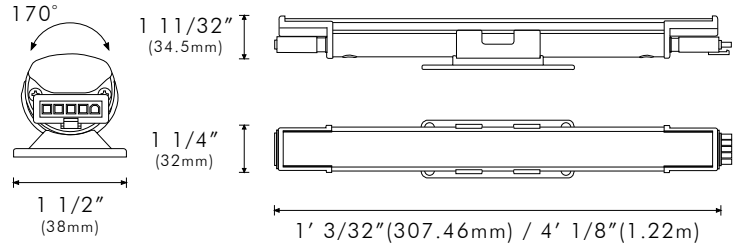

Project Name: _____ SKU: _____

MODA Contact: _____ E-Mail: _____

Type: _____ PO#: _____ Quantity: _____

Notes: _____

PHYSICAL

Dimensions	L: 1ft 3/32in (307.46mm) W: 1 1/4in (32mm) L: 4ft 1/8in (1.22m) H: 1 11/32in (34.5mm)
Weight	1ft: 0.38 lbs (0.17kg) 4ft: 1.22 lbs (0.55 kg)
Applications	Cove, Accent, & Indirect General Illumination
Construction	6063 Aluminum Body, Polycarbonate Self-Locking Mounting Bracket and Polycarbonate Optical Lens
Ingress Protection	Dry/Damp Location IP52
Thermal Management	Moda Aluminum Heat Sink
Fixture Connections	Integral Male & Female Connectors
Operating Temperature	-4°F ~ 149°F (-20°C ~ 65°C)
Storage Temperature	-13°F ~ 158°F (-25°C ~ 70°C)
Humidity	20-70% Non Condensing

SPECIFICATIONS

	Lumens	Efficacy (120V)	Efficacy (240V)	Efficacy (277V)
1FT SO ELV	294 - 728	62 - 154	53 - 132	50 - 125
1FT HO ELV	588 - 1400	62 - 148	59 - 141	58 - 140
4FT SO ELV	1176 - 2801	66 - 158	60 - 145	60 - 143
4FT HO ELV	2352 - 3915	63 - 151	61 - 147	60 - 143