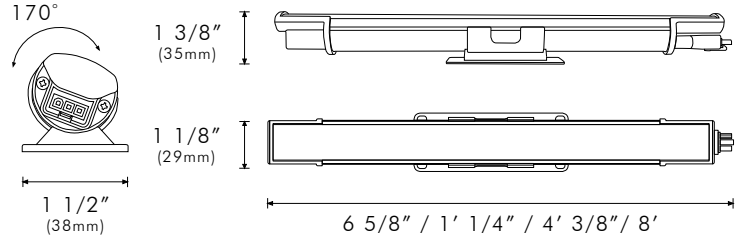

## PHYSICAL

<b>Lengths</b>	6 5/8 in (168.28mm) / 11/4 ft (311.15mm) / 4ft 3/8in (1.23m) / 8ft (2.44m)
<b>Applications</b>	Cove, Accent, & Indirect General Illumination
<b>Construction</b>	6063 Aluminum Body, Polycarbonate Self-Locking Mounting Bracket and Optical Lens
<b>Ingress Protection</b>	Dry/Damp Location IP52
<b>Thermal Management</b>	Moda Aluminum Heat Sink
<b>Fixture Connections</b>	Integral Male & Female Connectors
<b>Operating Temperature</b>	-40°F ~ 122°F (-40°C ~ 50°C)
<b>Storage Temperature</b>	-40°F ~ 176°F (-40°C ~ 80°C)
<b>Humidity</b>	0-95% Non Condensing

## SPECIFICATIONS

	Lumens per ft	Efficacy (120V)	Efficacy (277V)
6IN SO ELV	147 - 350	53 - 125	33 - 78
1FT SO ELV	294 - 728	59 - 146	45 - 112
1FT HO ELV	588 - 1400	29 - 140	23 - 108
4FT SO ELV	1176 - 1955	62 - 103	59 - 98
4FT HO ELV	2352 - 3915	59 - 98	45 - 75
8FT SO ELV	2352 - 3715	62 - 98	59 - 93
8FT HO ELV	4704 - 7430	59 - 93	45 - 71