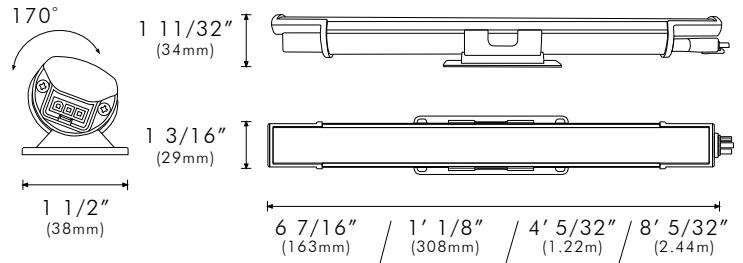

## PHYSICAL

<b>Dimension</b>	6 7/16in(163mm), 1ft 1/8in (308mm), 4ft 5/32 in(1.22m), & 8ft 5/32in (2.44m)
<b>Weight</b>	6in: 0.21 lbs (0.10 kg) / 1ft: 0.38 lbs (0.17kg)/ 4ft: 1.22 lbs (0.55 kg)/ 8ft: 2.61 lbs (1.18kg)
<b>Applications</b>	Cove, Accent, & Indirect General Illumination
<b>Construction</b>	6063 Aluminum Body, Polycarbonate Self-Locking Mounting Bracket and Polycarbonate Optical Lens
<b>Ingress Protection</b>	Dry/Damp Location IP52
<b>Thermal Management</b>	Moda Aluminum Heat Sink
<b>Fixture Connections</b>	Integral Male & Female Connectors
<b>Operating Temperature</b>	-4°F ~ 149°F (-20°C ~ 65°C)
<b>Storage Temperature</b>	-13°F ~ 158°F (-25°C ~ 70°C)
<b>Humidity</b>	20-70% Non Condensing