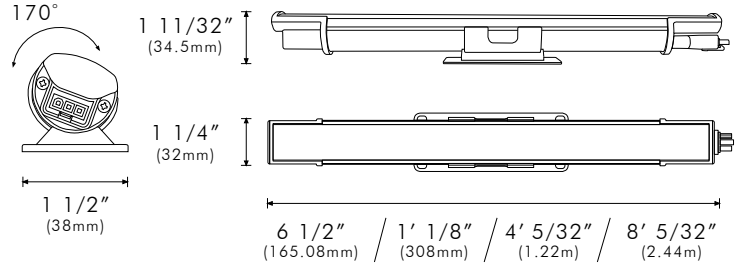

Project Name: \_\_\_\_\_ SKU: \_\_\_\_\_

MODA Contact: \_\_\_\_\_ E-Mail: \_\_\_\_\_

Type: \_\_\_\_\_ PO#: \_\_\_\_\_ Quantity: \_\_\_\_\_

Notes: \_\_\_\_\_

**PHYSICAL**

<b>Dimensions</b>	L: 6 1/2in (165.08mm) L: 1ft 1/8in (308mm)    W: 1 1/4in (32mm) L: 4ft 5/32in (1.22m)    H: 1 11/32in (34.5mm) L: 8ft 5/32in (2.44m)
<b>Weight</b>	6in: 0.21 lbs (0.10 kg) / 1ft: 0.38 lbs (0.17kg) 4ft: 1.22 lbs (0.55 kg) / 8ft: 2.61 lbs (1.18kg)
<b>Applications</b>	Cove, Accent, & Indirect General Illumination
<b>Construction</b>	6063 Aluminum Body, Polycarbonate Self-Locking Mounting Bracket and Polycarbonate Optical Lens
<b>Ingress Protection</b>	Dry/Damp Location IP52
<b>Thermal Management</b>	Moda Aluminum Heat Sink
<b>Fixture Connections</b>	Integral Male & Female Connectors
<b>Operating Temperature</b>	-4°F ~ 149°F (-20°C ~ 65°C)
<b>Storage Temperature</b>	-13°F ~ 158°F (-25°C ~ 70°C)
<b>Humidity</b>	20-70% Non Condensing

**POWER CONSUMPTION**

	120V AC (SO/HO)	240V AC (SO/HO)	277V AC (SO/HO)
6 Inch	2.8W / N/A	3.8W / N/A	4.2W / N/A
1 Foot	5W / 9.7W	5.9W / 10.1W	6.5W / 10.3W
4 Foot	18.3W / 36W	18.8W / 37.1W	19.2W / 38.2W
8 Foot	36W / 75W	37W / 76.4W	38.1W / 77.1W

**SPECIFICATIONS**

	Lumens	Efficacy (120V)	Efficacy (240V)	Efficacy (277V)
6IN SO ELV	147 - 350	53 - 125	38 - 92	35 - 83
1FT SO ELV	294 - 728	58 - 145	49 - 123	45 - 112
1FT HO ELV	588 - 1400	60 - 144	58 - 138	57 - 135
4FT SO ELV	1176 - 2801	64 - 153	62 - 148	61 - 145
4FT HO ELV	2352 - 3915	65 - 155	63 - 150	61 - 146
8FT SO ELV	2352 - 5601	61 - 147	58 - 140	58 - 140
8FT HO ELV	4705 - 11202	58 - 140	45 - 107	45 - 107