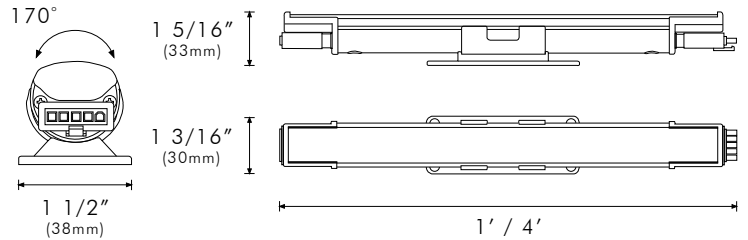

Client: \_\_\_\_\_ Project Name: \_\_\_\_\_

MODA Contact: \_\_\_\_\_ E-Mail: \_\_\_\_\_

SKU: \_\_\_\_\_ Type: \_\_\_\_\_ PO#: \_\_\_\_\_ Quantity: \_\_\_\_\_

Notes: \_\_\_\_\_

**PHYSICAL**

Lengths	1ft (304mm) / 4ft (1.22m)
Applications	Graze, Accent & Indirect General Illumination
Construction	6063 Aluminum Body, Polycarbonate Self-Locking Mounting Bracket and Optical Lens
Ingress Protection	Dry/Damp Location IP52
Thermal Management	Moda Aluminum Heat Sink
Fixture Connections	Integral Male & Female Connectors
Operating Temperature	-40°F ~ 122°F (-40°C ~ 50°C)
Storage Temperature	-40°F ~ 176°F (-40°C ~ 80°C)
Humidity	0-95% Non Condensing