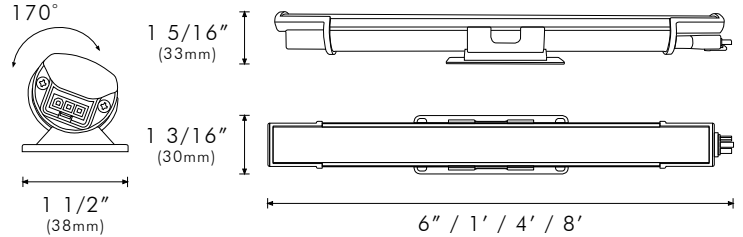

Client: _____ Project Name: _____

MODA Contact: _____ E-Mail: _____

SKU: _____ Type: _____ PO#: _____ Quantity: _____

Notes: _____

PHYSICAL

Lengths	6in*SO Only (158.70mm) / 1ft (304mm) / 4ft (1.22m) / 8ft (2.44m)
Applications	Graze, Accent & Indirect General Illumination
Construction	6063 Aluminum Body, Polycarbonate Self-Locking Mounting Bracket and Optical Lens
Ingress Protection	Dry/Damp Location IP52
Thermal Management	Moda Aluminum Heat Sink
Fixture Connections	Integral Male & Female Connectors
Operating Temperature	-40°F ~ 122°F (-40°C ~ 50°C)
Storage Temperature	-40°F ~ 176°F (-40°C ~ 80°C)
Humidity	0-95% Non Condensing