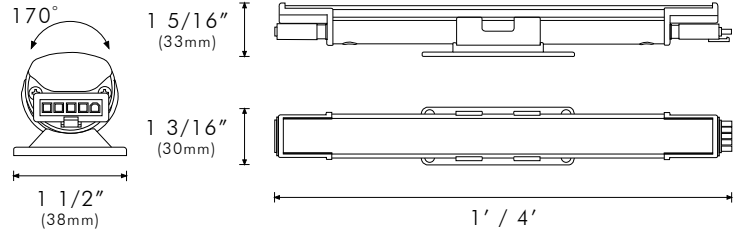

Project Name: _____ SKU: _____

MODA Contact: _____ E-Mail: _____

Type: _____ PO#: _____ Quantity: _____

Notes: _____

PHYSICAL

Lengths	1ft (304mm) / 4ft (1.22m)
Applications	Graze, Accent & Indirect General Illumination
Construction	6063 Aluminum Body, Polycarbonate Self-Locking Mounting Bracket and Optical Lens
Ingress Protection	Dry/Damp Location IP52
Thermal Management	Moda Aluminum Heat Sink
Fixture Connections	Integral Male & Female Connectors
Operating Temperature	-40°F ~ 122°F (-40°C ~ 50°C)
Storage Temperature	-40°F ~ 176°F (-40°C ~ 80°C)
Humidity	0-95% Non Condensing

SPECIFICATIONS

	Lumens	Efficacy (120V)	Efficacy (277V)
1FT SO 0-10V	306 - 728	61 - 146	47 - 112
1FT HO 0-10V	612 - 1456	61 - 146	47 - 112
4FT SO 0-10V	1223 - 2912	64 - 153	61 - 146
4FT HO 0-10V	2446 - 5824	61 - 146	47 - 112

POWER CONSUMPTION

	120V AC (SO/HO)	277V AC (SO/HO)
1 Foot	5W / 10W	6.5W / 13W
4 Foot	19W / 40W	20W / 52W

OUTPUT

CCTs	1800K, 2200K, 2700K, 3000K, 3500K, 4000K, 6500K
Beam Angle	30° x 100°
CRI	90 - 98
SDCM	2-Step MacAdam Ellipse
Color Bin Tolerance	Single Bin
Lumen Maintenance	90,000 Hours L50 @ 25°C 70,000 Hours L50 @ 50°C
Testing Data	Light Data LM-79-08 & LM-80-08