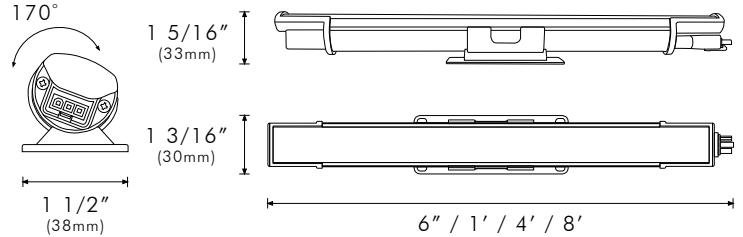

Client: _____ Project Name: _____

MODA Contact: _____ E-Mail: _____

SKU: _____ Type: _____ PO#: _____ Quantity: _____

Notes: _____

PHYSICAL

Lengths	6in* (158.70mm) / 1ft (304mm) / 4ft (1.22m) / 8ft (2.44m)
Applications	Graze, Accent & Indirect General Illumination
Construction	6063 Aluminum Body, Polycarbonate Self-Locking Mounting Bracket and Optical Lens
Ingress Protection	Dry/Damp Location IP52
Thermal Management	Moda Aluminum Heat Sink
Fixture Connections	Integral Male & Female Connectors
Operating Temperature	-40°F ~ 122°F (-40°C ~ 50°C)
Storage Temperature	-40°F ~ 176°F (-40°C ~ 80°C)
Humidity	0-95% Non Condensing

SPECIFICATIONS

	Lumens	Efficacy (120V)	Efficacy (277V)
6IN SO ELV	153 - 364	55 - 130	34 - 81
1FT SO ELV	306 - 728	61 - 146	47 - 112
1FT HO ELV	612 - 1456	61 - 146	47 - 112
4FT SO ELV	1223 - 2912	64 - 153	61 - 146
4FT HO ELV	2446 - 5824	61 - 146	47 - 112
8FT SO ELV	2446 - 5824	64 - 153	61 - 146
8FT HO ELV	4892 - 11648	61 - 146	47 - 112

POWER CONSUMPTION

	120V AC (SO/HO)	277V AC (SO/HO)
6 Inch	2.8W / N/A	4.5W / N/A
1 Foot	5W / 10W	6.5W / 13W
4 Foot	19W / 40W	20W / 52W
8 Foot	38W / 80W	40W / 104W

OUTPUT

CCTs	1800K, 2200K, 2700K, 3000K, 3500K, 4000K, 6500K
Beam Angle	30° x 100°
CRI	90 - 98
SDCM	2-Step MacAdam Ellipse
Color Bin Tolerance	Single Bin
Lumen Maintenance	90,000 Hours L50 @ 25°C 70,000 Hours L50 @ 50°C
Testing Data	Light Data LM-79-08 & LM-80-08