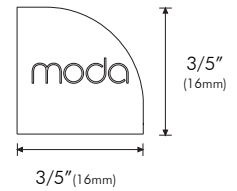

**OPTIONS**

<b>Finish</b>	S - Silver W - White
<b>Diffuser</b>	W - White
<b>Length</b>	8ft - 8' Section

Please note that this XTRUSION<sup>®</sup> comes complete with all necessary mounting hardware.

**COMPATIBILITY**

**PHYSICAL**

<b>Applications</b>	Cove, Accent
<b>Dimensions</b>	Length 8' (2.4m) Width 3/5" (16mm) Height 3/5" (16mm)
<b>Construction</b>	Stainless Steel

**DIMENSIONS**

2/5"(10mm) Interior channel width

End Cap