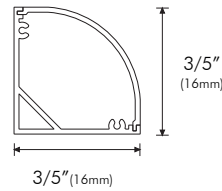

**OPTIONS**

<b>Finish</b>	S - Silver W - White
<b>Diffuser</b>	W - White
<b>Length</b>	8ft - 8' Section

Please note that this XTRUSION<sup>®</sup> comes complete with all necessary mounting hardware.

**COMPATIBILITY**

**PHYSICAL**

<b>Applications</b>	Cove, Accent
<b>Dimensions</b>	Length 8' (2.4m) Width 3/5" (16mm) Height 3/5" (16mm)
<b>Construction</b>	Stainless Steel

**DIMENSIONS**

2/5"(10mm) Interior channel width

End Cap