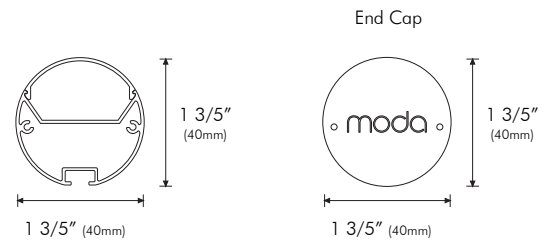

DIMENSIONS

ACCESSORIES

MMSK-1
8' Suspension Kit

Slots into XTRUSION
to allow for suspension
installation

MMJ-2-S
Joiner

Slides into XTRUSION
to allow for long
continuous runs

NOBA-S-EC-2
End-Caps for NOBA (2 pcs)

Slides into NOBA
to finish fixture

Ordering:

SKU: NOBA-S-W-4FT
NOBA-W-W-4FT
NOBA-S-W-8FT