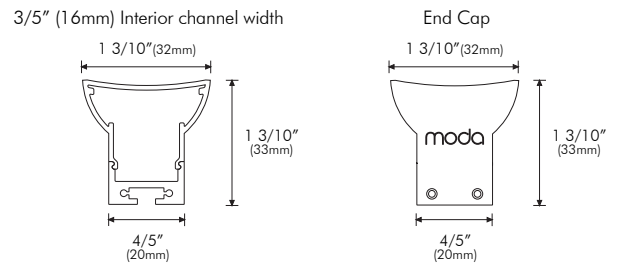

OPTIONS

Finish	S - Silver W - White
Diffuser	W - White
Length	4ft - 4' Section 8ft - 8' Section

Please note that this XTRUSION[®] comes complete with all necessary mounting hardware. 8ft section available only in Silver finish.

Project Name:

Notes:

PHYSICAL

Applications	Cove, Accent
Dimensions	Length 4' (1.2m), 8' (2.4m) Width 4/5" (20mm) Height 1 3/10" (33mm)
Construction	Stainless Steel

DIMENSIONS

ACCESSORIES

MMSK-1
8' Suspension Kit