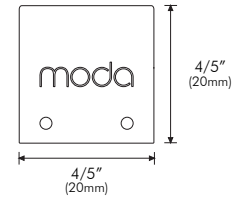

DIMENSIONS

3/5" (16mm) Interior channel width

End Cap

ACCESSORIES

MMSK-1
8' Suspension Kit

Slots into XTRUSION
to allow for suspension
installation