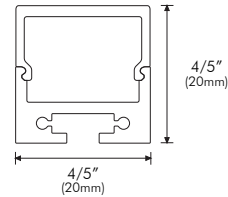

DIMENSIONS

3/5" (16mm) Interior channel width

End Cap

ACCESSORIES

MMSK-1
8' Suspension Kit

Slots into XTRUSION
to allow for suspension
installation