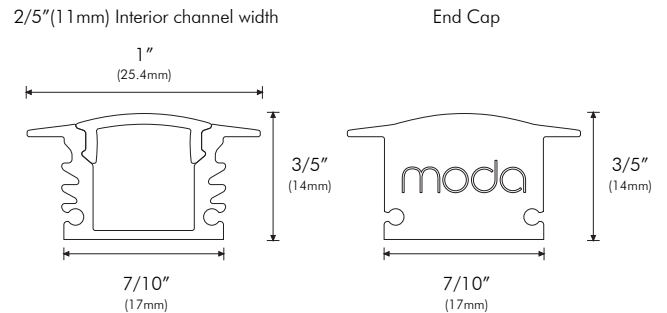

OPTIONS

Finish	S - Silver W - White
Length	8ft - 8' Section

Please note that this XTRUSION[®] comes complete with all necessary mounting hardware.

COMPATIBILITY

- ECOFLEX
- FUSIONFLEX
- POWERFLEX
- POWERFLEX EXTREME
- STARFLEX
- MINI AQUAFLEX
- MINI STARFLEX
- RGB STARFLEX
- STARFLEX DYNAMIC WHITE
- SUPERFLEX
- SUPER FUSIONFLEX
- X-FLEX

* Tape light accessories do not fit in ZOOP Xtrusion.

PHYSICAL

Applications	Cove, Accent
Dimensions	Length 8' (2.4m) Width 7/10" (17mm) Height 3/5" (14mm)
Construction	Stainless Steel

DIMENSIONS

ACCESSORIES