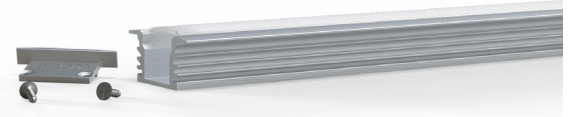

MODA METAL™ is a high end, fully versatile and uniquely diverse portfolio of XTRUSIONS. Each is designed with clean compelling lines for subtle accents. MODA METAL opens the doors to a multitude of creative applications, even ones that have yet to be seen. Every XTRUSION and its diffuser is field cuttable with minimal labor, and are provided with all necessary hardware. Each member of the MODA METAL family caters to hundreds of applications. Enjoy your METAL.

OPTIONS

Finish	S - Silver W - White
Length	8ft - 8' Section

Please note that this XTRUSION[®] comes complete with all necessary mounting hardware.

COMPATIBILITY

- ECOFLEX
- FUSIONFLEX
- POWERFLEX
- POWERFLEX EXTREME
- STARFLEX
- MINI AQUAFLEX
- MINI STARFLEX
- RGB STARFLEX
- STARFLEX DYNAMIC WHITE
- SUPERFLEX
- SUPER FUSIONFLEX
- X-FLEX

* Tape light accessories do not fit in ZOOP Xtrusion.

PHYSICAL

Applications	Cove, Accent
Dimensions	Length 8' (2.4m) Width 7/10" (17mm) Height 3/5" (14mm)
Construction	Stainless Steel

DIMENSIONS

ACCESSORIES

ZOOP-S-EC
End-CAPS FOR ZOOP (2pcs)

Slides into ZOOP
to finish fixture.
Silver or White

Project Name:

Notes:

Ordering:

SKU: ZOOP-S-W-8FT

Each member of MODA XTRUSIONS cater to hundreds of applications which you can now compliment with a wide variety of color coatings to choose from or have one custom made with our new CERTEK[™] technology. Equipped with an Advanced Resin Thin film ceramic coating you can ensure a tough, hard, durable and abrasion resistant finish to our products.