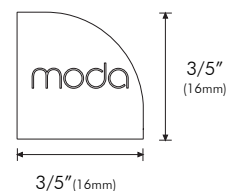

DIMENSIONS

2/5"(10mm) Interior channel width

End Cap

ACCESSORIES

MOTU-S-EC-2
End Caps for MOTU (2pcs)
Slides into MOTU to finish fixture

Project Name:

Notes:

Ordering:

SKU: MOTU-S-W-8FT
MOTU-W-W-8FT