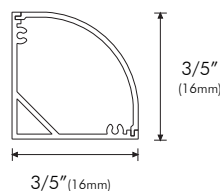

OPTIONS

Finish	S - Silver W - White
Diffuser	W - White
Length	8ft - 8' Section

Please note that this XTRUSION[®] comes complete with all necessary mounting hardware.

COMPATIBILITY

- ECOFLEX
- FUSIONFLEX
- MINI AQUAFLEX
- MINI STARFLEX
- POWERFLEX
- POWERFLEX EXTREME
- RGB STARFLEX
- STARFLEX
- STARFLEX DYNAMIC WHITE
- SUPERFLEX
- SUPER FUSIONFLEX
- X-FLEX

* Tape light accessories do not fit in MOTU Xtrusion.
All connctions must be soldered.

PHYSICAL

Applications	Cove, Accent
Dimensions	Length 8' (2.4m) Width 3/5" (16mm) Height 3/5" (16mm)
Construction	Stainless Steel

DIMENSIONS

2/5"(10mm) Interior channel width

End Cap

ACCESSORIES

MOTU-S-EC-2
End Caps for MOTU (2pcs)
Slides into MOTU to finish fixture

Project Name:

Notes:

Ordering: