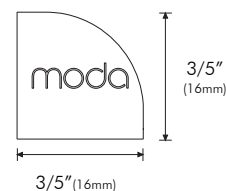

OPTIONS

Finish	S - Silver W - White
Diffuser	W - White
Length	8ft - 8' Section

Please note that this XTRUSION[®] comes complete with all necessary mounting hardware.

COMPATIBILITY

- ECOFLEX
- FUSIONFLEX
- MINI AQUAFLEX
- MINI STARFLEX
- POWERFLEX
- POWERFLEX EXTREME
- RGB STARFLEX
- STARFLEX
- STARFLEX DYNAMIC WHITE
- SUPERFLEX
- SUPER FUSIONFLEX
- X-FLEX

* Tape light accessories do not fit in MOTU Xtrusion.
All connctions must be soldered.

PHYSICAL

Applications	Cove, Accent
Dimensions	Length 8' (2.4m) Width 3/5" (16mm) Height 3/5" (16mm)
Construction	Stainless Steel

DIMENSIONS

2/5"(10mm) Interior channel width

End Cap

ACCESSORIES

MOTU-S-EC-2
End Caps for MOTU (2pcs)
Slides into MOTU to finish fixture

Project Name:

Notes:

Ordering: