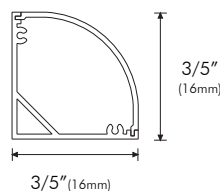

DIMENSIONS

2/5"(10mm) Interior channel width

End Cap

ACCESSORIES

MOTU-S-EC-2
End Caps for MOTU (2pcs)
Slides into MOTU to finish fixture

Project Name:

Notes:

Ordering:

SKU: MOTU-S-W-8FT
MOTU-W-W-8FT