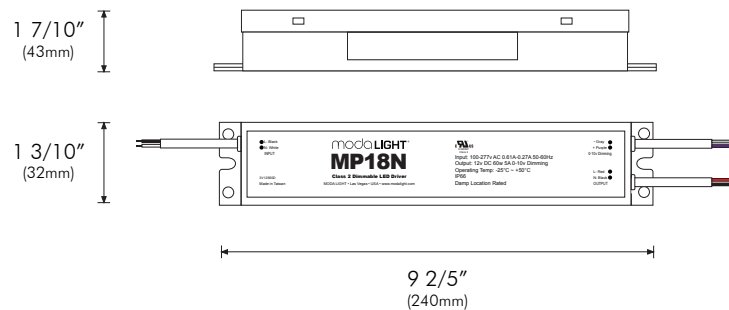

### PHYSICAL

Dimensions	Length 9 2/5" (240mm) Width 1 7/10" (43mm) Height 1 3/10" (32mm)
Weight	1.3 lbs (590g)
Construction	Steel Construction, Fully Potted
Thermal Management	Free Air Convection

### DIMENSIONS