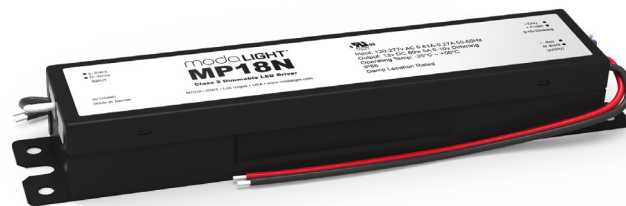

# MP18N DRIVER

Class 2 specification grade 12v DC 60w LED driver. Universal input 100-277v AC for worldwide use. 0-10v dimmable. Durable steel construction matte black finish. Quality construction by MODA engineers ensures long life. Fully potted. Ergonomic design. Built-in active PFC function. Fully protected from Over Current, Short Circuit and Over Temperature. Cooling by free air convection. IP66. Tested by UL.