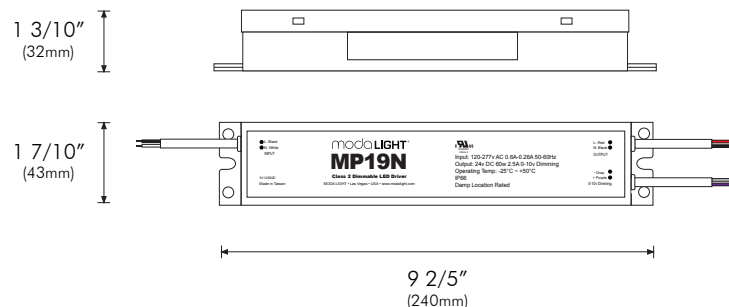

DIMENSIONS

MODA TECHNOLOGY

modaDRIVER™

STANDARDS & CERTIFICATIONS

Due to continuous improvements and innovations, specifications may change without notice. Please refer to our website for current technical data. These figures are provided as a guideline only and may vary with differing power supplies and installations. All rights reserved. E&OE.

VDC20161312
955 White Drive Las Vegas, NV 89119 | T: 702 407 7775
F: 702 407 7773 | www.modalight.com | © Copyright 2016