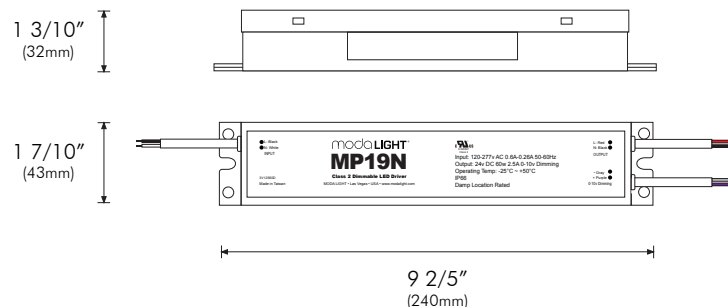

### PHYSICAL

Dimensions	Length 9 2/5" (240mm) Width 1 7/10" (43mm) Height 1 3/10" (32mm)
Weight	1.3 lbs (590g)
Construction	Steel Construction, Fully Potted
Thermal Management	Free Air Convection

### DIMENSIONS