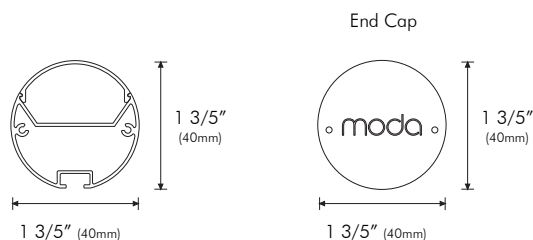

### OPTIONS

<b>Finish</b>	S - Silver W - White
<b>Diffuser</b>	W - White
<b>Length</b>	4ft - 4' Section 8ft - 8' Section

Please note that this XTRUSION<sup>®</sup> comes complete with all necessary mounting hardware. 8ft section available only in Silver finish.

### PHYSICAL

<b>Applications</b>	Cove, Accent
<b>Dimensions</b>	Length 4' (1.2m), 8' (2.4m) Width 1 3/5" (40mm) Height 1 3/5" (40mm)
<b>Construction</b>	Stainless Steel

### DIMENSIONS