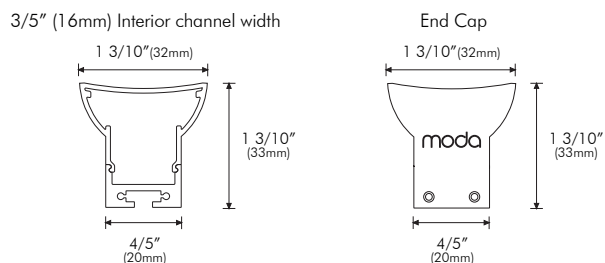

### OPTIONS

<b>Finish</b>	S - Silver W - White
<b>Diffuser</b>	W - White
<b>Length</b>	4ft - 4' Section 8ft - 8' Section

Please note that this XTRUSION<sup>®</sup> comes complete with all necessary mounting hardware. 8ft section available only in Silver finish.

### PHYSICAL

<b>Applications</b>	Cove, Accent
<b>Dimensions</b>	Length 4' (1.2m), 8' (2.4m) Width 4/5" (20mm) Height 1 3/10" (33mm)
<b>Construction</b>	Stainless Steel

### DIMENSIONS