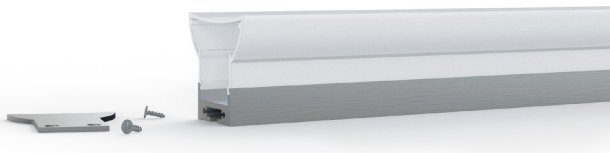

modaLIGHT[®]

SPECIFICATION

ODI XTRUSION[®]

MODA METAL[™] is a high end, fully versatile and uniquely diverse portfolio of XTRUSIONS. Each is designed with clean compelling lines for subtle accents. MODA METAL opens the doors to a multitude of creative applications, even ones that have yet to be seen. Every XTRUSION and its diffuser is field cuttable with minimal labor, and are provided with all necessary hardware. Each member of the MODA METAL family caters to hundreds of applications. Enjoy your METAL.

OPTIONS

Finish	S - Silver W - White
Diffuser	W - White
Length	4ft - 4' Section 8ft - 8' Section

Please note that this XTRUSION[®] comes complete with all necessary mounting hardware. 8ft section available only in Silver finish.

Project Name:

Notes:

PHYSICAL

Applications	Cove, Accent
Dimensions	Length 4' (1.2m), 8' (2.4m) Width 4/5" (20mm) Height 1 3/10" (33mm)
Construction	Stainless Steel

DIMENSIONS

ACCESSORIES

MMSK-1
8' Suspension Kit

Slots into XTRUSION
to allow for suspension
installation

MMJ-1-S
Joiner

Slides into XTRUSION
to allow for long
continuous runs

ODI-EC-2
End-Caps for ODI (2 pcs)

Slides into ODI
to finish fixture

Ordering:

SKU: ODI-S-W-4FT
ODI-W-W-4FT
ODI-S-W-8FT