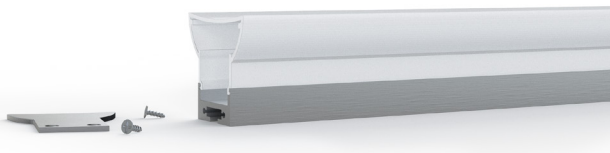

MODA METAL[™] is a high end, fully versatile and uniquely diverse portfolio of XTRUSIONS. Each is designed with clean compelling lines for subtle accents. MODA METAL opens the doors to a multitude of creative applications, even ones that have yet to be seen. Every XTRUSION and its diffuser is field cuttable with minimal labor, and are provided with all necessary hardware. Each member of the MODA METAL family caters to hundreds of applications. Enjoy your METAL.

OPTIONS

Finish	S - Silver W - White
Diffuser	W - White
Length	4ft - 4' Section 8ft - 8' Section

Please note that this XTRUSION[®] comes complete with all necessary mounting hardware. 8ft section available only in Silver finish.

Project Name:

Notes:

PHYSICAL

Applications	Cove, Accent
Dimensions	Length 4' (1.2m), 8' (2.4m) Width 4/5" (20mm) Height 1 3/10" (33mm)
Construction	Stainless Steel

DIMENSIONS

ACCESSORIES

MMSK-1
8' Suspension Kit

Slots into XTRUSION
to allow for suspension
installation

MMJ-1-S
Joiner

Slides into XTRUSION
to allow for long
continuous runs

ODI-EC-2
End-Caps for ODI (2 pcs)

Slides into ODI
to finish fixture

Ordering:

SKU: ODI-S-W-4FT
ODI-W-W-4FT
ODI-S-W-8FT