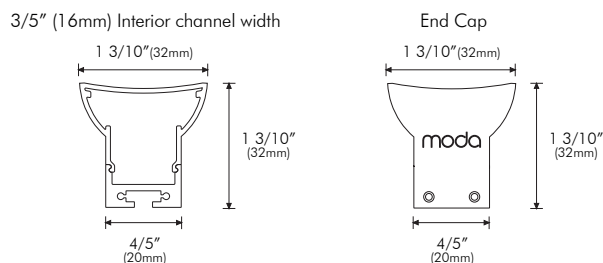

OPTIONS

Finish	S - Silver W - White
Diffuser	W - White
Length	4ft - 4' Section 8ft - 8' Section

Please note that this XTRUSION[®] comes complete with all necessary mounting hardware. 8ft section available only in Silver finish.

Project Name:

Notes:

PHYSICAL

Applications	Cove, Accent
Dimensions	Length 4' (1.2m), 8' (2.4m) Width 4/5" (20mm) Height 1 3/10" (33mm)
Construction	Stainless Steel

DIMENSIONS

ACCESSORIES

MMSK-1
8' Suspension Kit