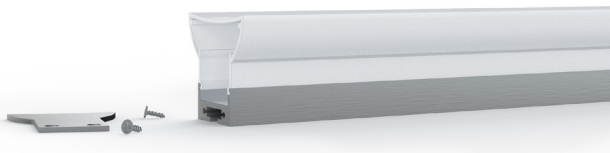

**MODA METAL<sup>™</sup>** is a high end, fully versatile and uniquely diverse portfolio of XTRUSIONS. Each is designed with clean compelling lines for subtle accents. MODA METAL opens the doors to a multitude of creative applications, even ones that have yet to be seen. Every XTRUSION and its diffuser is field cuttable with minimal labor, and are provided with all necessary hardware. Each member of the MODA METAL family caters to hundreds of applications. Enjoy your METAL.

### OPTIONS

<b>Finish</b>	S - Silver W - White
<b>Diffuser</b>	W - White
<b>Length</b>	4ft - 4' Section 8ft - 8' Section

Please note that this XTRUSION<sup>®</sup> comes complete with all necessary mounting hardware. 8ft section available only in Silver finish.

### PHYSICAL

<b>Applications</b>	Cove, Accent
<b>Dimensions</b>	Length 4' (1.2m), 8' (2.4m) Width 4/5" (20mm) Height 1 3/10" (33mm)
<b>Construction</b>	Stainless Steel