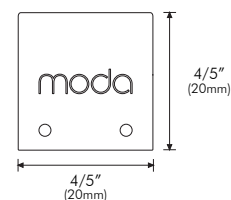

### PHYSICAL

<b>Applications</b>	Cove, Accent
<b>Dimensions</b>	Length 4' (1.2m), 8' (2.4m) Width 4/5" (20mm) Height 4/5" (20mm)
<b>Construction</b>	Stainless Steel

### DIMENSIONS

3/5" (16mm) Interior channel width

End Cap