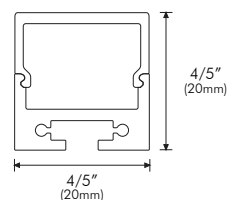

### PHYSICAL

|                     |  |
|---------------------|--|
| <b>Applications</b> | Cove, Accent   |
| <b>Dimensions</b>   | Length 4' (1.2m), 8' (2.4m)<br>Width 4/5" (20mm)<br>Height 4/5" (20mm) |
| <b>Construction</b> | Stainless Steel  |

### DIMENSIONS

3/5" (16mm) Interior channel width

End Cap