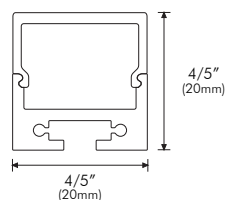

DIMENSIONS

3/5" (16mm) Interior channel width

End Cap

ACCESSORIES

MMSK-1
8' Suspension Kit

Slots into XTRUSION
to allow for suspension
installation