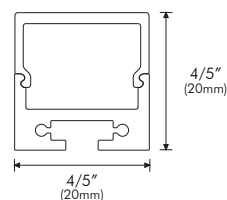

### PHYSICAL

<b>Applications</b>	Cove, Accent
<b>Dimensions</b>	Length 4' (1.2m), 8' (2.4m) Width 4/5" (20mm) Height 4/5" (20mm)
<b>Construction</b>	Stainless Steel

### DIMENSIONS

3/5" (16mm) Interior channel width

End Cap