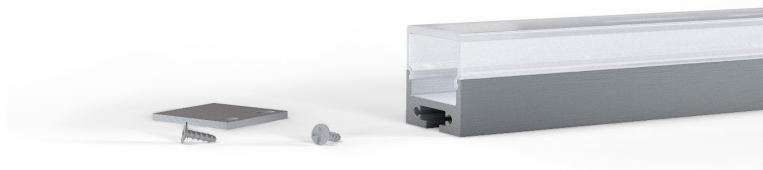

modaLIGHT[®]

SPECIFICATION

ORTIZ XTRUSION[®]

MODA METAL[™] is a high end, fully versatile and uniquely diverse portfolio of XTRUSIONS. Each is designed with clean compelling lines for subtle accents. MODA METAL opens the doors to a multitude of creative applications, even ones that have yet to be seen. Every XTRUSION and its diffuser is field cuttable with minimal labor, and are provided with all necessary hardware. Each member of the MODA METAL family caters to hundreds of applications. Enjoy your METAL.

OPTIONS

Finish	B - Black S - Silver W - White
Diffuser	W - White
Length	4ft - 4' Section 8ft - 8' Section

Please note that this XTRUSION[®] comes complete with all necessary mounting hardware. 8ft section available only in Silver finish.

Project Name:

Notes:

PHYSICAL

Applications	Cove, Accent
Dimensions	Length 4' (1.2m), 8' (2.4m) Width 4/5" (20mm) Height 4/5" (20mm)
Construction	Stainless Steel

DIMENSIONS

3/5" (16mm) Interior channel width