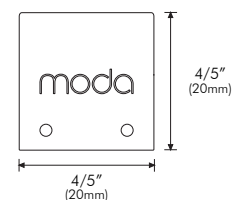

### PHYSICAL

|                     |  |
|---------------------|--|
| <b>Applications</b> | Cove, Accent   |
| <b>Dimensions</b>   | Length 4' (1.2m), 8' (2.4m)<br>Width 4/5" (20mm)<br>Height 4/5" (20mm) |
| <b>Construction</b> | Stainless Steel  |

### DIMENSIONS

3/5" (16mm) Interior channel width

End Cap