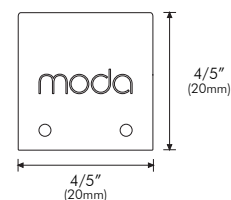

DIMENSIONS

3/5" (16mm) Interior channel width

End Cap

ACCESSORIES

MMSK-1
8' Suspension Kit

Slots into XTRUSION
to allow for suspension
installation