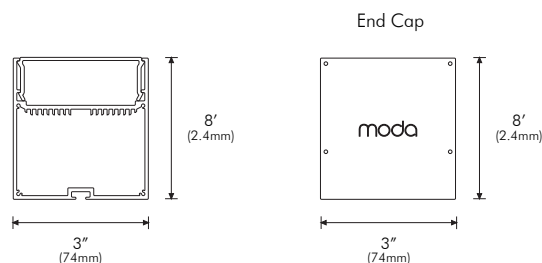

OPTIONS

Finish	S - Silver
Diffuser	W - White
Length	8ft - 8' Section

Please note that this XTRUSION[®] comes complete with all necessary mounting hardware.

COMPATIBILITY

- AQUAFLEX
- AQUAFLEX DYNAMIC WHITE
- ECOFLEX
- FLATFLEX
- FUSIONFLEX
- MINI AQUAFLEX
- MINI STARFLEX
- POWERFLEX
- POWERFLEX EXTREME
- STARFLEX
- STARFLEX DYNAMIC WHITE
- RGB AQUAFLEX
- RGB FLATFLEX
- RGB LINEARFLEX
- RGB STARFLEX
- RGBW AQUAFLEX
- RGBW STARFLEX
- SUPER AQUAFLEX
- SUPERFLEX
- SUPER FUSIONFLEX
- X-FLEX

PHYSICAL

Applications	Cove, Accent
Dimensions	Length 8' (2.4m) Width 3" (74mm) Height 3 1/10" (74mm)
Construction	Stainless Steel

DIMENSIONS

ACCESSORIES

MMSK-1
8' Suspension Kit

Slots into XTRUSION
to allow for suspension
installation

MMJ-1-S
Joiner

Slides into XTRUSION
to allow for long
continuous runs

RBS-EC-2
End-Caps for ROBUS (2 pcs)

Slides into ROBUS
to finish fixture

Project Name:

Notes:

Ordering:

SKU: ROBUS-S-W-8FT