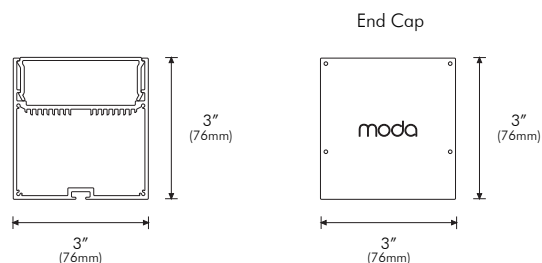

OPTIONS

| | |
|-----------------|------------------|
| Finish | S - Silver |
| Diffuser | W - White |
| Length | 8ft - 8' Section |

Please note that this XTRUSION[®] comes complete with all necessary mounting hardware.

Project Name:

Notes:

PHYSICAL

| | |
|---------------------|---|
| Applications | Cove, Accent |
| Dimensions | Length 8' (2.4m) Width 3" (76mm) Height 3" (76mm) |
| Construction | Stainless Steel |

DIMENSIONS