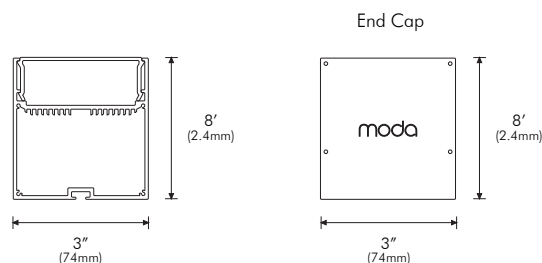

### PHYSICAL

<b>Applications</b>	Cove, Accent
<b>Dimensions</b>	Length 8' (2.4m) Width 3" (74mm) Height 3 1/10" (74mm)
<b>Construction</b>	Stainless Steel

### DIMENSIONS