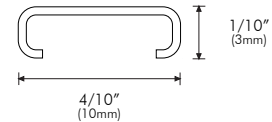

DIMENSIONS

Project Name:

Notes:

Ordering:

SKU: MODA-SHD-C-4FT
MODA-SHD-W-4FT