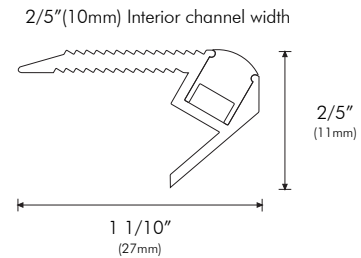

### OPTIONS

Finish	S - Silver
Diffuser	W - White
Length	8ft - 8' Section

Please note that this XTRUSION<sup>®</sup> comes complete with all necessary mounting hardware.

### PHYSICAL

Applications	Cove, Accent
Dimensions	Length 8' (2.4m) Width 2" (48mm) Height 1 1/10" (10mm)
Construction	Stainless Steel

### DIMENSIONS

Project Name:

Notes:

Ordering:

SKU: ZENGA-S-W-8FT