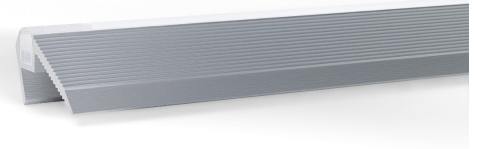

modaLIGHT[®]

SPECIFICATION

ZENGA XTRUSION[®]

MODA METAL[™] is a high end, fully versatile and uniquely diverse portfolio of XTRUSIONS. Each is designed with clean compelling lines for subtle accents. MODA METAL opens the doors to a multitude of creative applications, even ones that have yet to be seen. Every XTRUSION and its diffuser is field cuttable with minimal labor, and are provided with all necessary hardware. Each member of the MODA METAL family caters to hundreds of applications. Enjoy your METAL.

OPTIONS

Finish	S - Silver
Diffuser	W - White
Length	8ft - 8' Section

Please note that this XTRUSION[®] comes complete with all necessary mounting hardware.

COMPATIBILITY

- ECOFLEX
- FUSIONFLEX
- MINI AQUAFLEX
- MINI STARFLEX
- POWERFLEX
- POERFLEX EXTREME
- STARFLEX
- STARFLEX DYNAMIC WHITE
- SUPERFLEX
- SUPER FUSIONFLEX
- X-FLEX

All connections must be soldered

PHYSICAL

Applications	Cove, Accent
Dimensions	Length 8' (2.4m) Width 2" (48mm) Height 1 1/10" (10mm)
Construction	Stainless Steel

DIMENSIONS

Project Name:

Notes:

Ordering:

SKU: ZENGA-S-W-8FT