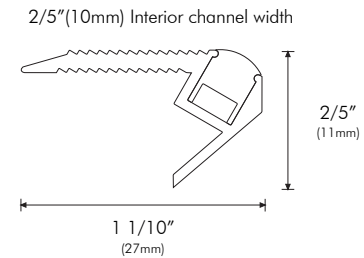

OPTIONS

Finish	S - Silver
Diffuser	W - White
Length	8ft - 8' Section

Please note that this XTRUSION[®] comes complete with all necessary mounting hardware.

COMPATIBILITY

- ECOFLEX
- FUSIONFLEX
- MINI AQUAFLEX
- MINI STARFLEX
- POWERFLEX
- POERFLEX EXTREME
- STARFLEX
- STARFLEX DYNAMIC WHITE
- SUPERFLEX
- SUPER FUSIONFLEX
- X-FLEX

All connections must be soldered

PHYSICAL

Applications	Cove, Accent
Dimensions	Length 8' (2.4m) Width 2" (48mm) Height 1 1/10" (10mm)
Construction	Stainless Steel

DIMENSIONS

Project Name:

Notes:

Ordering:

SKU: ZENGA-S-W-8FT