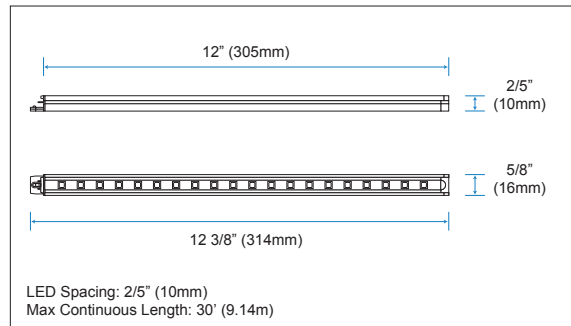

SPECIFICATION

Dimmable Linear LED Fixture:

Low profile, commercial grade, rigid linear fixture. This efficient, cool running solid state fixture is designed with easy modular connections that can be linked in distances of up to 30 feet. Constructed with an anodized aluminum body to conceal the PCB. Simple installation using the integral hidden mounting clips. Dimmable with MODA drivers.

Dimensions:

Output:

Delivered Lumens	13.53 lm / ft
CCT	N/A
Chromaticity Ordinates	x: 0.1345 y: 0.0719 u: 0.1497 v: 0.1802
Color Bin Tolerance	+ 3% / - 3%
Efficacy (lm/w)	6.38
Wavelength	470nm
Lumen Maintenance	70,000 Hours L70 @ 25°C : 90,000 Hours L50 @ 25°C 50,000 Hours L70 @ 50°C : 70,000 Hours L50 @ 50°C
Testing Data	Light Data LM-79-08 & LM-80-08

Physical:

Applications	Cove, Cabinet, Low Profile Installations, Furniture, and Signage
Dimensions	Length 11 4/5" (299mm) Width 3/5" (16mm) Height 2/5" (10mm)
Weight	2.3 oz (65.2g)
Construction	High Quality Anodized Aluminum
Thermal Management	MODA Aluminum Heat Sink
Optics	N/A
Fixture Connections	Modular Connectors
Operating Temperature	-22°F ~ 122°F (-30°C ~ 70°C)
Storage Temperature	-40°F ~ 176°F (-40°C ~ 80°C)
Humidity	0-95% Non Condensing

Ordering:

SKU:	ZILVA-BLUE
------	------------

SPECIFICATION

Non Dimming		Voltage Range	Wattage	IP Rating	Dimension
MP17		100-277v AC	150w	IP67	8 7/10" x 2 7/10" x 1 1/2" (222mm x 68mm x 39mm)

0-10v Dimming		Voltage Range	Wattage	IP Rating	Dimension
MP06		347v AC	60w	IP66	9 2/5" x 1 7/10" x 1 3/10" (240mm x 43mm x 32mm)
MP19N		100-277v AC	60w	IP66	9 2/5" x 1 7/10" x 1 3/10" (240mm x 43mm x 32mm)
MP87		100-277v AC	100w	IP66	9 1/2" x 2 3/10" x 1 1/2" (241mm x 58mm x 37mm)
MP89		100-277v AC	150w	IP66	9 1/2" x 2 3/5" x 1 3/5" (241mm x 67mm x 40.5mm)