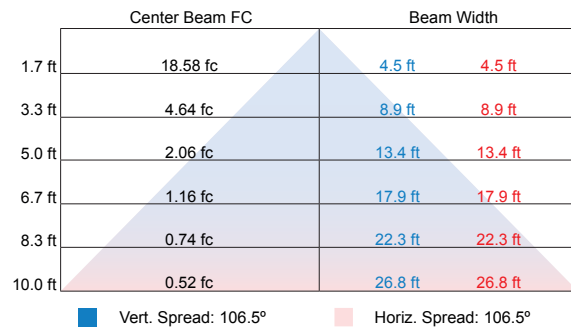

Illuminance at a Distance: Data Shown for 110°

(For lux multiply fc by 10.7)