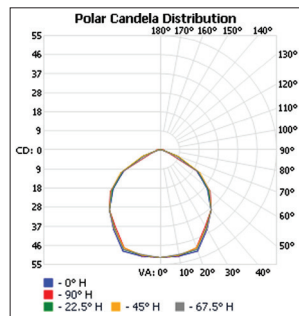

Dimensions:

Output:

Delivered Lumens	13.53 lm / ft
CCT	N/A
Chromaticity Ordinates	x: 0.1345 y: 0.0719 u: 0.1497 v: 0.1802
Color Bin Tolerance	+ 3% / - 3%
Efficacy (lm/w)	6.38
Wavelength	470nm
Lumen Maintenance	70,000 Hours L70 @ 25°C : 90,000 Hours L50 @ 25°C 50,000 Hours L70 @ 50°C : 70,000 Hours L50 @ 50°C
Testing Data	Light Data LM-79-08 & LM-80-08

Illuminance at a Distance: Data Shown for 110°

(For lux multiply fc by 10.7)

Electrical:

Input Voltage	24v DC
Power Consumption	2.12w (0.02A) - Varies based on length of run & driver
Power Factor	≤ 1
Dimming	100-277v 0-10v Magnetic Low Voltage
Emergency	N/A

Polar Candela Distribution:

Data Shown for 110°

Lumens per Zone:

Zone	Lumens	% Total
0-10	4.9	3.6%
10-20	14.4	10.7%
20-30	21.6	16.0%
30-40	25.3	18.7%
40-50	26.0	19.2%
50-60	22.6	16.7%
60-70	13.8	10.2%
70-80	4.6	3.4%
80-90	1.4	1.0%
90-100	0.6	0.4%

Physical:

Applications	Cove, Cabinet, Low Profile Installations, Furniture, and Signage
Dimensions	Length 11 4/5" (299mm) Width 3/5" (16mm) Height 2/5" (10mm)
Weight	2.3 oz (65.2g)
Construction	High Quality Anodized Aluminum
Thermal Management	MODA Aluminum Heat Sink
Optics	N/A
Fixture Connections	Modular Connectors
Operating Temperature	-22°F ~ 122°F (-30°C ~ 70°C)
Storage Temperature	-40°F ~ 176°F (-40°C ~ 80°C)
Humidity	0-95% Non Condensing