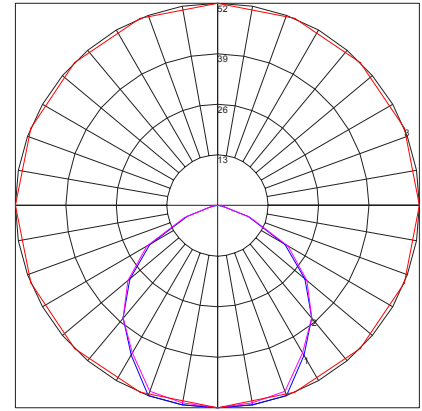

Polar Candela Distribution:

Data Shown for 110°

Lumens per Zone:

Zone	Lumens	% Total
0-10	4.9	3.6%
10-20	14.4	10.7%
20-30	21.6	16.0%
30-40	25.3	18.7%
40-50	26.0	19.2%
50-60	22.6	16.7%
60-70	13.8	10.2%
70-80	4.6	3.4%
80-90	1.4	1.0%
90-100	0.6	0.4%

Physical:

Applications	Cove, Cabinet, Low Profile Installations, Furniture, and Signage
Dimensions	Length 11 4/5" (299mm) Width 3/5" (16mm) Height 2/5" (10mm)
Weight	2.3 oz (65.2g)
Construction	High Quality Anodized Aluminum
Thermal Management	MODA Aluminum Heat Sink
Optics	N/A
Fixture Connections	Modular Connectors
Operating Temperature	-22°F ~ 122°F (-30°C ~ 70°C)
Storage Temperature	-40°F ~ 176°F (-40°C ~ 80°C)
Humidity	0-95% Non Condensing

Project Name:			
Notes:			

SPECIFICATION

Zonal Lumen Summary:

Zone	Lumens	% Lamp	% Fixt
0-30	4.09	N.A.	30.20%
0-40	6.62	N.A.	49.00%
0-60	11.49	N.A.	84.90%
60-90	1.98	N.A.	14.60%
0-90	13.47	N.A.	99.60%
90-180	0.06	N.A.	0.40%
0-180	13.53	N.A.	100%

Luminance Data (cd/sq.m):

Angle in Degrees	Average 0-Deg	Average 45-Deg	Average 90-Deg
45	25833	26318	26479
55	23488	24881	24283
65	18370	19991	15669
75	10587	11470	6176
85	5241	9172	10482

Polar Graph: Data Shown for 110°