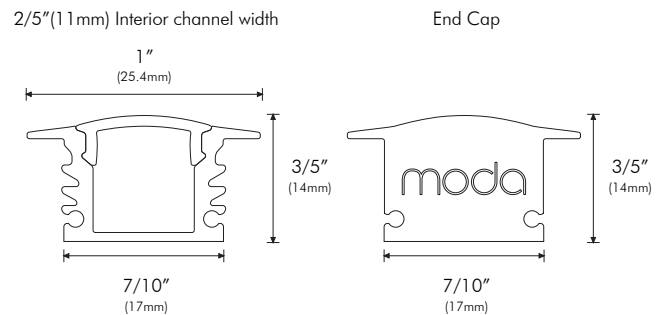

### OPTIONS

<b>Finish</b>	S - Silver W - White
<b>Length</b>	8ft - 8' Section

Please note that this XTRUSION<sup>®</sup> comes complete with all necessary mounting hardware.

### PHYSICAL

<b>Applications</b>	Cove, Accent
<b>Dimensions</b>	Length 8' (2.4m) Width 7/10" (17mm) Height 3/5" (14mm)
<b>Construction</b>	Stainless Steel

### DIMENSIONS