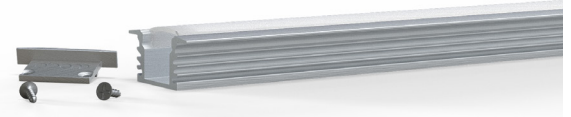

## SPECIFICATION

ZOOP XTRUSION<sup>®</sup>

**MODA METAL<sup>™</sup>** is a high end, fully versatile and uniquely diverse portfolio of XTRUSIONS. Each is designed with clean compelling lines for subtle accents. MODA METAL opens the doors to a multitude of creative applications, even ones that have yet to be seen. Every XTRUSION and its diffuser is field cuttable with minimal labor, and are provided with all necessary hardware. Each member of the MODA METAL family caters to hundreds of applications. Enjoy your METAL.

### OPTIONS

<b>Finish</b>	S - Silver W - White
<b>Length</b>	8ft - 8' Section

Please note that this XTRUSION<sup>®</sup> comes complete with all necessary mounting hardware.

### PHYSICAL

<b>Applications</b>	Cove, Accent
<b>Dimensions</b>	Length 8' (2.4m) Width 7/10" (17mm) Height 3/5" (14mm)
<b>Construction</b>	Stainless Steel