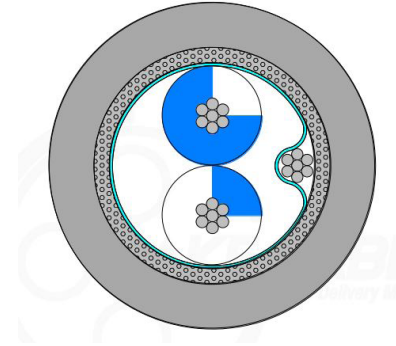

### MODA SHIELDED RS-485 CABLE

24 AWG 2 conductors 7 strands tinned copper wire with PE insulation, an aluminum/mylar tape shield, a tinned copper braid and an overall PVC jacket.

### CONDUCTOR

<b>AWG Size &amp; Stranding</b>	24 AWG 7 Strands Class B
<b>Material</b>	Annealed Tinned Copper
<b>Conductor Count</b>	2 Conductors