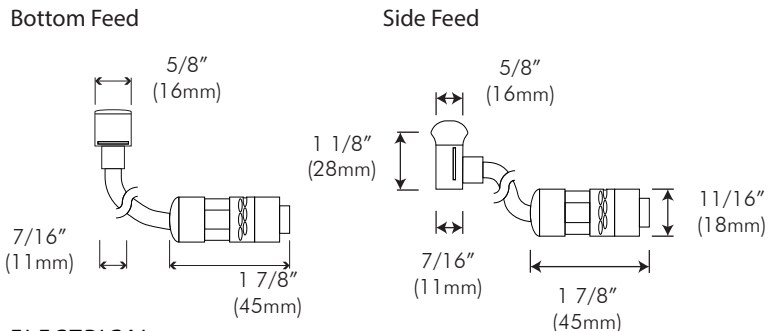

OUTPUT

<b>Delivered Lumens</b>	39.95 lm (1ft)
	157.80 lm (4ft)
	317.60 lm (8ft)
	598.25 lm (16ft)
<b>CCT &amp; SDMC</b>	8458K - Full RGB
<b>Chromaticity Coordinates</b>	x: 0.2649 y: 0.3139 u: 0.1699 v: 0.4529
<b>Color Bin Tolerance</b>	N/A
<b>Efficacy (lm/W)</b>	11.38
<b>CRI</b>	N/A
<b>Lumen Maintenance</b>	70,000 Hours L70 @ 25°C
	90,000 Hours L50 @ 25°C
	50,000 Hours L70 @ 50°C
	70,000 Hours L50 @ 50°C
<b>Testing Data</b>	Light Data LM-79-08 & LM-80-08

PHYSICAL

<b>Applications</b>	Accent Linear / Curved Surfaces, Architectural Highlights
<b>Dimensions</b>	Length: 11 7/8" (300mm)
	3' 11 3/16" (1.20m)
	7' 10 1/2" (2.40m)
	16' (4.87m)
<b>Weight</b>	Width: 7/16" (11mm)
	Height: 7/8" (21mm)
	4.8oz (136g) (1ft)
	19.2oz (544g) (4ft)
<b>Construction</b>	38.4oz (1,089g) (8ft)
	72oz (2,041g) (16ft)
	UV Resistant Tough White Flexible PVC
	Cool to Touch, Free Air Convection
<b>Optics</b>	N/A
<b>Fixture Connections</b>	Male and Female Barrel Connectors
<b>Operating Temperature</b>	-4°F ~ 113°F (-20°C ~ 45°C)
<b>Storage Temperature</b>	-4°F ~ 140°F (-20°C ~ 60°C)
<b>Humidity</b>	0-95% Non Condensing

DIMENSIONS

Cutting increments every 3 15/16" (100mm).  
See Custom Lengths Chart on Page 6 for all available customised lengths.

CONNECTOR DIMENSIONS

ELECTRICAL

<b>Input Voltage</b>	24V DC
<b>Power Consumption</b>	3.51W (0.02A) (1ft)
	14.04W (0.11A) (4ft)
	28.08W (0.23A) (8ft)
	52.60W (0.43A) (16ft)
<b>Power Factor</b>	≤ 1
<b>Control</b>	DMX 512 Controlled