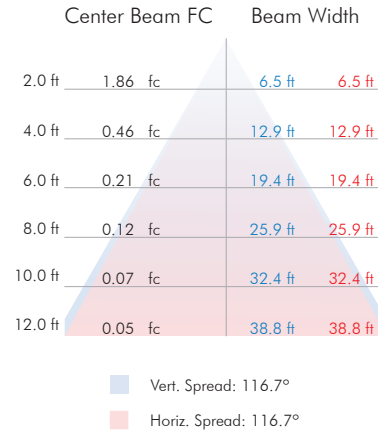

ILLUMINANCE AT A DISTANCE