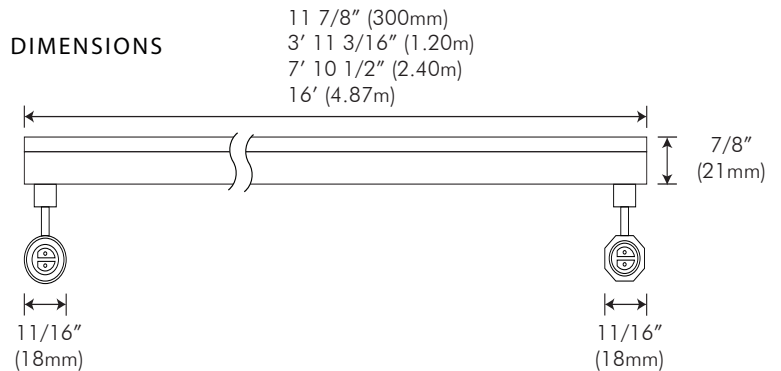

Create Unlimited Runs of Continuous Solid Lines of Light

A complete lighting solution that offers a low profile which easily bends along its line of light (opposite bend to RGB Super Neon Edge). Ultra flexible, bends easily, free from any form of shape memory. Create endless contours, forms, lines, curves and shapes of powerful solid light. Transparent ends allow for unlimited run lengths, combined with integral "No Tool" connectors and simple leader/jumper cables. UV protected, IP67 Wet Location Rated.

OUTPUT

<b>Delivered Lumens</b>	39.95 lm (1ft)
	157.80 lm (4ft)
	317.60 lm (8ft)
	598.25 lm (16ft)
<b>CCT &amp; SDMC</b>	8458K - Full RGB
<b>Chromaticity Coordinates</b>	x: 0.2649 y: 0.3139 u: 0.1699 v: 0.4529
<b>Color Bin Tolerance</b>	N/A
<b>Efficacy (lm/W)</b>	11.38
<b>CRI</b>	N/A
<b>Lumen Maintenance</b>	70,000 Hours L70 @ 25°C
	90,000 Hours L50 @ 25°C
	50,000 Hours L70 @ 50°C
	70,000 Hours L50 @ 50°C
<b>Testing Data</b>	Light Data LM-79-08 & LM-80-08

PHYSICAL

<b>Applications</b>	Accent Linear / Curved Surfaces, Architectural Highlights
<b>Dimensions</b>	Length: 11 7/8" (300mm)
	3' 11 3/16" (1.20m)
	7' 10 1/2" (2.40m)
	16' (4.87m)
<b>Weight</b>	Width: 7/16" (11mm)
	Height: 7/8" (21mm)
	4.8oz (136g) (1ft)
	19.2oz (544g) (4ft)
<b>Construction</b>	38.4oz (1,089g) (8ft)
	72oz (2,041g) (16ft)
	UV Resistant Tough White Flexible PVC
	Cool to Touch, Free Air Convection
<b>Optics</b>	N/A
<b>Fixture Connections</b>	Male and Female Barrel Connectors
<b>Operating Temperature</b>	-4°F ~ 113°F (-20°C ~ 45°C)
<b>Storage Temperature</b>	-4°F ~ 140°F (-20°C ~ 60°C)
<b>Humidity</b>	0-95% Non Condensing

DIMENSIONS

Cutting increments every 3 15/16" (100mm).  
See Custom Lengths Chart on Page 6 for all available customised lengths.

CONNECTOR DIMENSIONS

ELECTRICAL

<b>Input Voltage</b>	24V DC
<b>Power Consumption</b>	3.51W (0.02A) (1ft)
	14.04W (0.11A) (4ft)
	28.08W (0.23A) (8ft)
	52.60W (0.43A) (16ft)
<b>Power Factor</b>	≤ 1
<b>Control</b>	DMX 512 Controlled