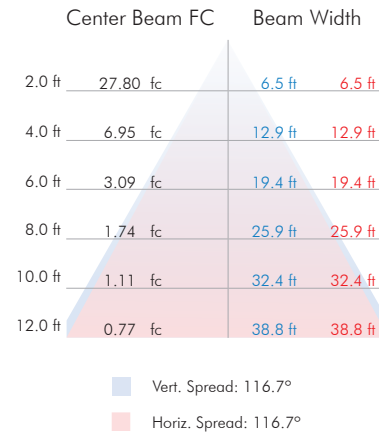

ILLUMINANCE AT A DISTANCE