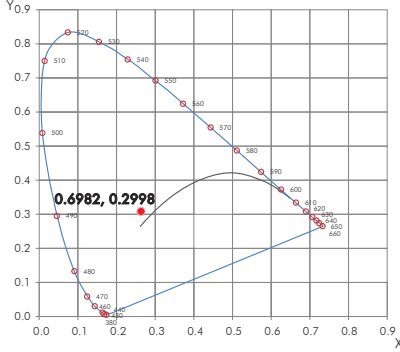

PHOTOMETRICS

Rf n/a   Rg n/a   CQS n/a

CIE 1931 CHROMATICITY DIAGRAM