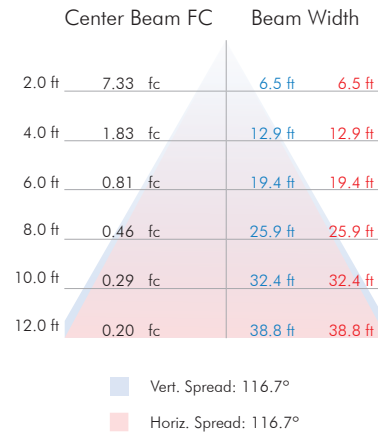

ILLUMINANCE AT A DISTANCE