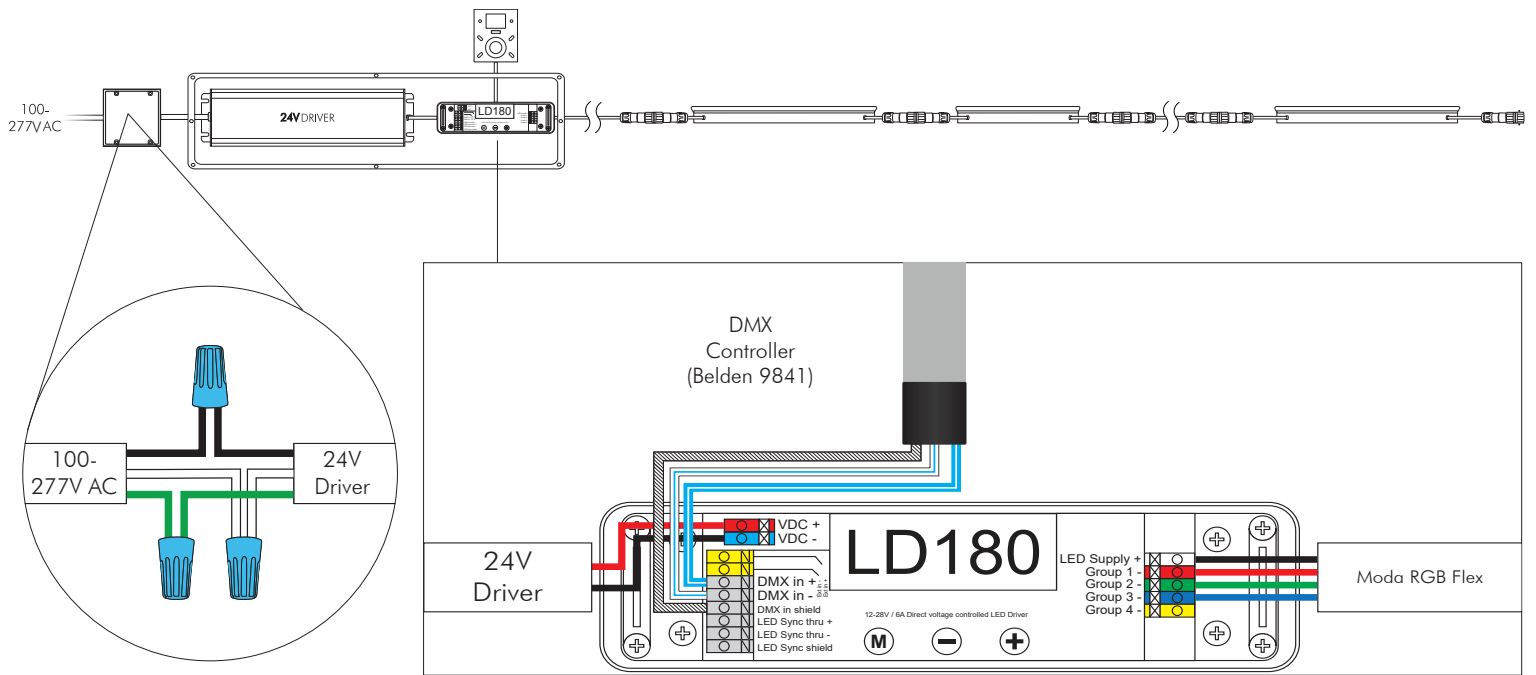

DIMENSIONS

Cutting increments every 3 15/16" (100mm).  
See Custom Lengths Chart on Page 6 for all available customised lengths.

CONNECTOR DIMENSIONS

ELECTRICAL

<b>Input Voltage</b>	24V DC
<b>Power Consumption</b>	3.51W (0.02A) (1ft)
	14.04W (0.11A) (4ft)
	28.08W (0.23A) (8ft)
	52.60W (0.43A) (16ft)
<b>Power Factor</b>	≤ 1
<b>Control</b>	DMX 512 Controlled

LUMENS PER ZONE

Zone	Lumens	% Lamp	% Fixt
0-10	10.23	N.A.	1.71%
10-20	29.67	N.A.	4.96%
20-30	45.94	N.A.	7.68%
30-40	57.79	N.A.	9.66%
40-50	64.91	N.A.	10.85%
50-60	67.00	N.A.	11.20%
60-70	64.31	N.A.	10.75%
70-80	57.91	N.A.	9.68%
80-90	49.59	N.A.	8.29%
90-100	41.09	N.A.	6.87%

ILLUMINANCE AT A DISTANCE

WIRING

Single Run DMX Wiring

WIRING LEGEND

Power (100-277V AC)	
	Power Positive
	Power Negative
	Ground

24V Driver	
	Power Positive
	Power Negative

DMX CONTROLLER	
	Positive
	Negative