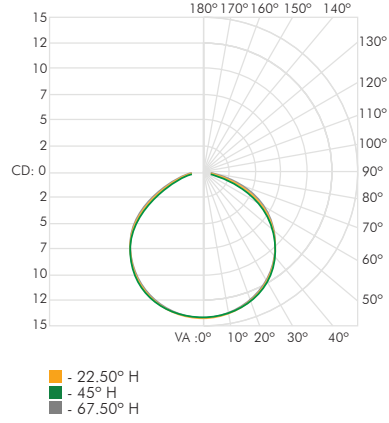

OUTPUT

<b>Delivered Lumens</b>	39.95 lm (1ft)
	157.80 lm (4ft)
	317.60 lm (8ft)
	598.25 lm (16ft)
<b>CCT &amp; SDMC</b>	8458K - Full RGB
<b>Chromaticity Coordinates</b>	x: 0.2649 y: 0.3139 u: 0.1699 v: 0.4529
<b>Color Bin Tolerance</b>	N/A
<b>Efficacy (lm/W)</b>	11.38
<b>CRI</b>	N/A
<b>Lumen Maintenance</b>	70,000 Hours L70 @ 25°C
	90,000 Hours L50 @ 25°C
	50,000 Hours L70 @ 50°C
	70,000 Hours L50 @ 50°C
<b>Testing Data</b>	Light Data LM-79-08 & LM-80-08

PHYSICAL

<b>Applications</b>	Accent Linear / Curved Surfaces, Architectural Highlights
<b>Dimensions</b>	Length: 11 7/8" (300mm)
	3' 11 3/16" (1.20m)
	7' 10 1/2" (2.40m)
	16' (4.87m)
<b>Weight</b>	Width: 7/16" (11mm)
	Height: 7/8" (21mm)
	4.8oz (136g) (1ft)
	19.2oz (544g) (4ft)
<b>Construction</b>	38.4oz (1,089g) (8ft)
	72oz (2,041g) (16ft)
	UV Resistant Tough White Flexible PVC
	Cool to Touch, Free Air Convection
<b>Optics</b>	N/A
<b>Fixture Connections</b>	Male and Female Barrel Connectors
<b>Operating Temperature</b>	-4°F ~ 113°F (-20°C ~ 45°C)
<b>Storage Temperature</b>	-4°F ~ 140°F (-20°C ~ 60°C)
<b>Humidity</b>	0-95% Non Condensing

DIMENSIONS

Cutting increments every 3 15/16" (100mm).  
See Custom Lengths Chart on Page 6 for all available customised lengths.

CONNECTOR DIMENSIONS

ELECTRICAL

<b>Input Voltage</b>	24V DC
<b>Power Consumption</b>	3.51W (0.02A) (1ft)
	14.04W (0.11A) (4ft)
	28.08W (0.23A) (8ft)
	52.60W (0.43A) (16ft)
<b>Power Factor</b>	≤ 1
<b>Control</b>	DMX 512 Controlled

Angle in Degrees	Average 0-Deg	Average 45-Deg	Average 90-Deg
45	1801	1347	1318
55	1722	1299	1293
65	1620	1267	1293
75	1506	1282	1292
85	1550	1338	1343

POLAR CANDELA DISTRIBUTION

RGB 1FT

ZONAL LUMEN SUMMARY